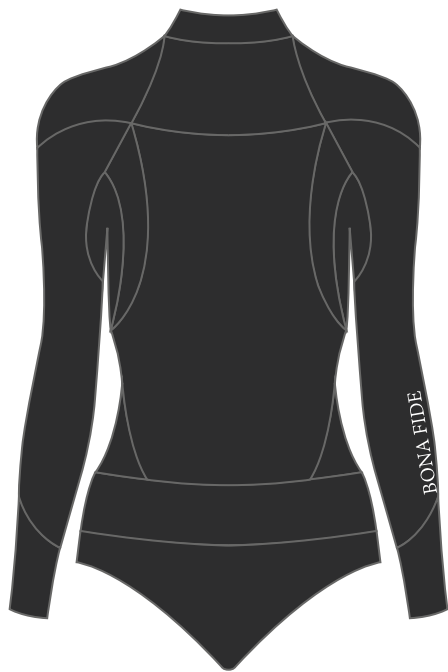

08: Women's Vest Hood (3mm, 2mm)

Price: \$165 (3/2mm)

09 : Women's Front Close Short Sleeve Full (3mm, 2mm)

Front closure can be Velcro or zipper

Price: \$390 (3mm)

10 : Women's back Zip Short Sleeve Full (3mm, 2mm)

Price: \$390 (3mm)

11: Women's Front Close Long Sleeve Spring (3mm, 2mm)

Front closure can be Velcro or zipper

Price: \$370 (3mm)

12: Women's Back Zip Long Sleeve Spring (3mm, 2mm)

Price: \$370 (3mm)

13: Women's Front Close Short Sleeve Spring (3mm, 2mm)

Front closure can be Velcro or zipper

Price: \$330 (3mm)

14: Women's Back Zip Short Sleeve Spring (3mm, 2mm)

Price: \$280 (3mm)

15: Women's Front Close Short Sleeve Spring (2mm)

Front closure can be Velcro or zipper

Lining

Warmth and Flexibility: Best for cold water surfing, 2/3/5mm are available

Flexibility and lightness: Best for cold - warm water surfing, 2/3/5mm are available

Colors

Regular Color

1: Black

2: Dark Gray