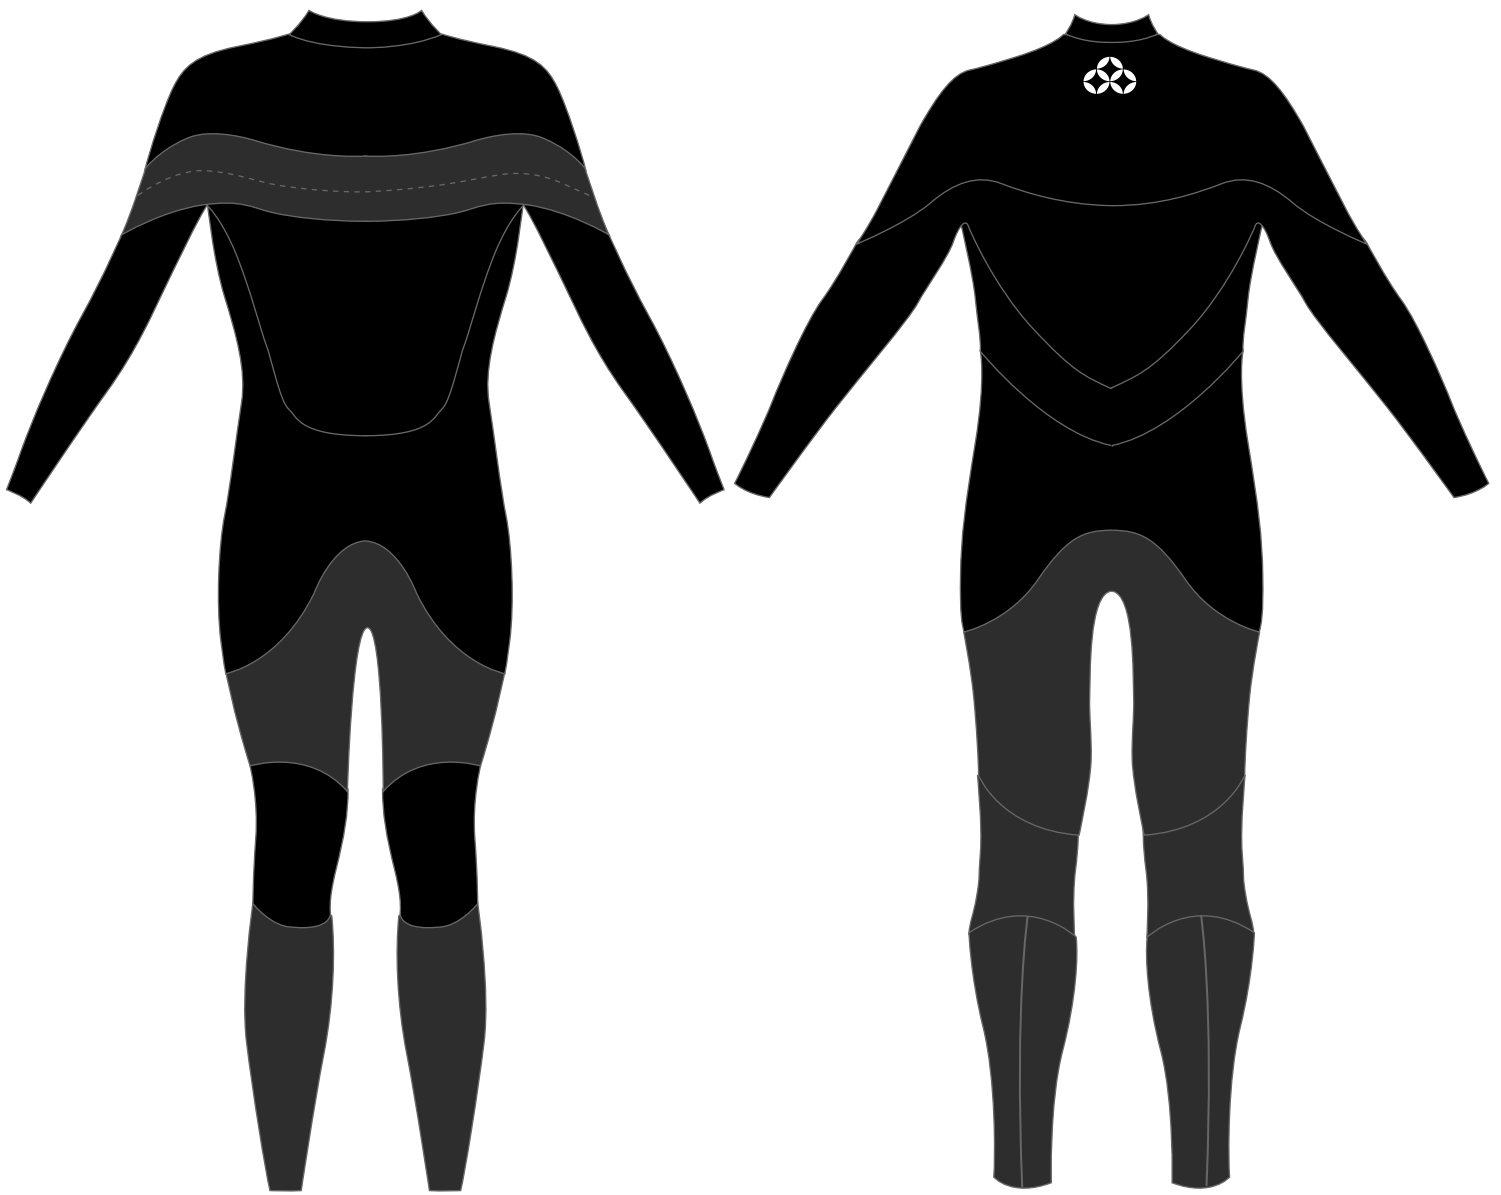

Price: \$480 (4/3mm)

04: Women's Long Chest Zip Type A (5/5mm, 5/3mm, 4/3mm, 3/3mm, 3/2mm, 2/2mm)

Warmth and Comfort

Price: \$460 (4/3mm)

Color combination sample for Long Chest Zip Type A

05: Women's Long Chest Zip Type B (5/5mm, 5/3mm, 4/3mm, 3/3mm, 3/2mm, 2/2mm)

Warmth and Comfort

Price: \$460 (4/3mm)

Color combination sample for Long Chest Zip Type B

06: Women's Front Zip Jacket (3mm, 2mm)

Price: \$195 (3mm)

07: Women's Long John (3mm, 2mm)

Price: \$250 (3mm)

Color combination sample for Classic Combination Style

08: Women's Vest Hood (3mm, 2mm)

Price: \$165 (3/2mm)

09 : Women's Front Close Short Sleeve Full (3mm, 2mm)

Front closure can be Velcro or zipper

Price: \$390 (3mm)

10 : Women's back Zip Short Sleeve Full (3mm, 2mm)

Lining

Warmth and Flexibility: Best for cold water surfing, 2/3/5mm are available

Flexibility and lightness: Best for cold - warm water surfing, 2/3/5mm are available

Colors

Regular Color

1: Black

2: Dark Gray