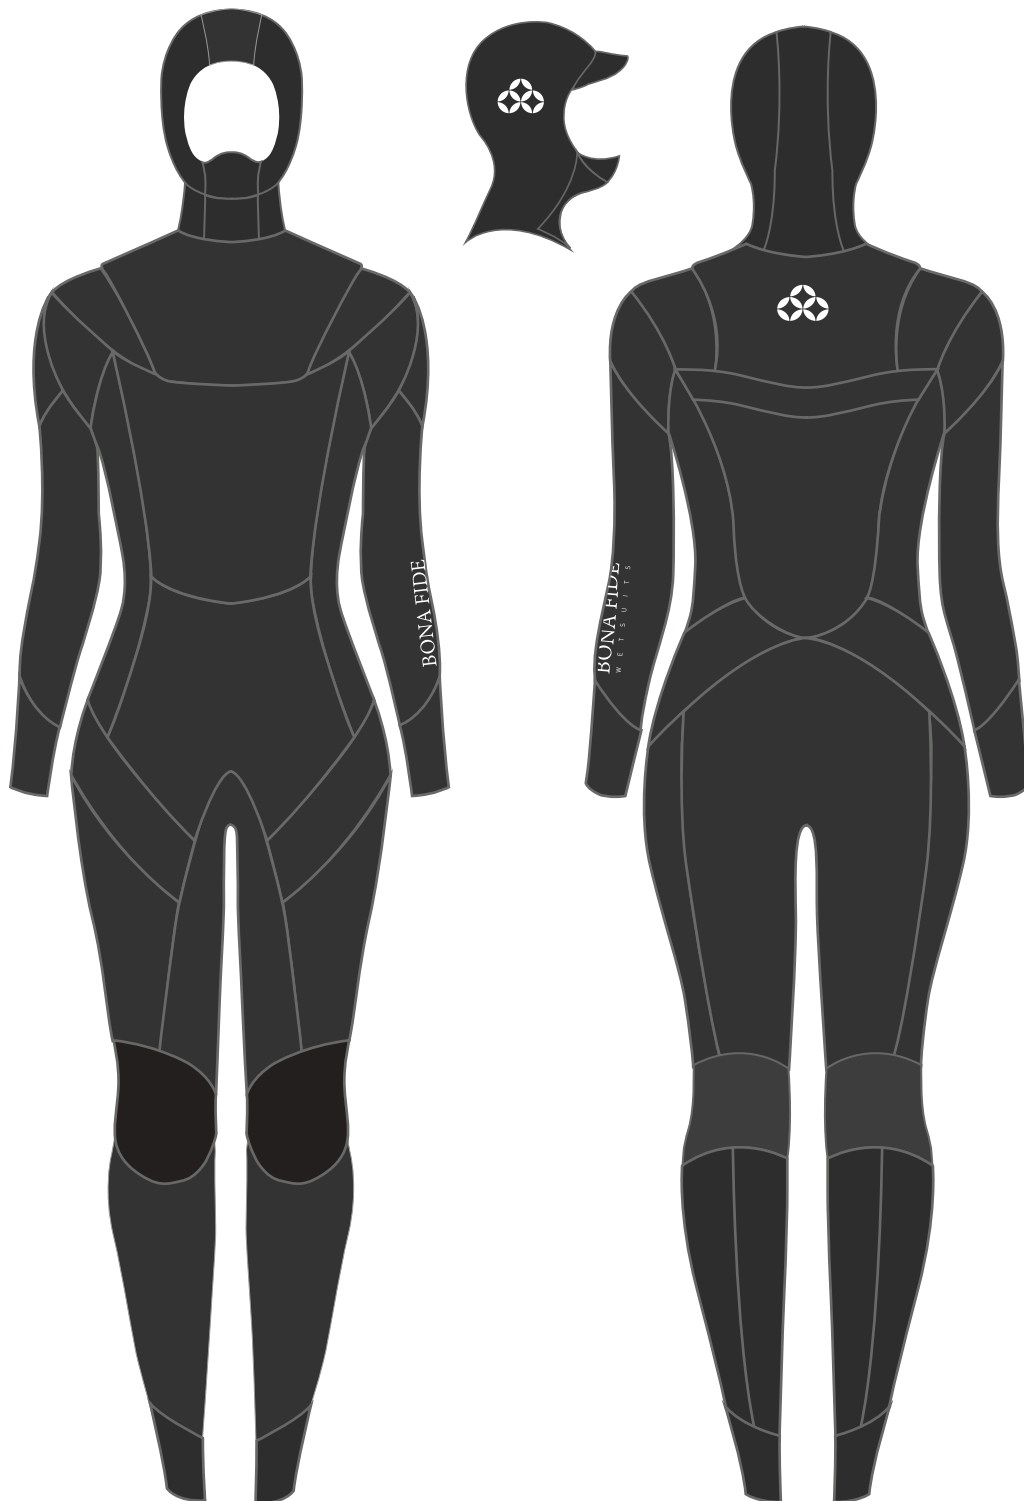

06: Women's Hooded Front Close (5/5mm, 5/3mm, 4/3mm, 3/3mm)

Front closure : Velcro or Zipper

Price: $480 (4/3mm)