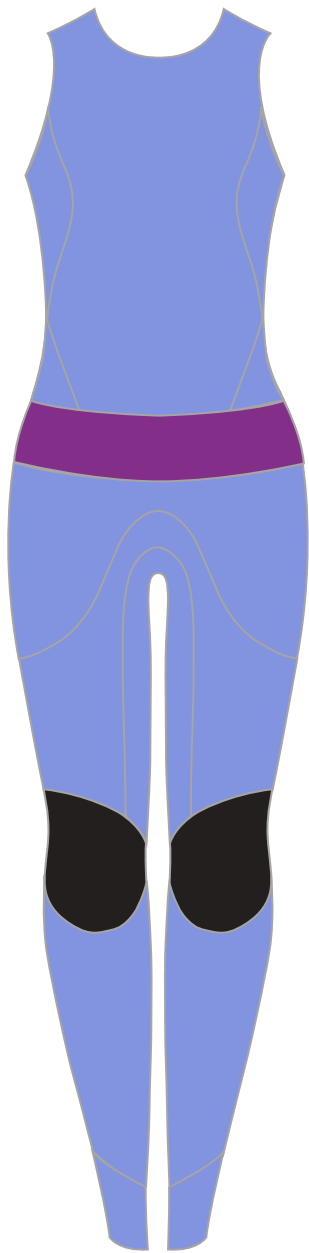

Color combination sample for Performance Style

02: Women's Front Close (5/5mm, 5/3mm, 4/3mm, 3/3mm, 3/2mm, 2/2mm)

Front closure : velcro or zipper

Price: \$440 (4/3mm)

Color combination sample for Front Close Style

03: Women's Back Zip (5/5mm, 5/3mm, 4/3mm, 3/3mm, 3/2mm, 2/2mm)

Price: \$440 (4/3mm)

Color combination sample for Backzip Style

06: Women's Hooded Front Close (5/5mm, 5/3mm, 4/3mm, 3/3mm)

Front closure : Velcro or Zipper

Warmth and Comfort

Price: \$460 (4/3mm)

Color combination sample for Long Chest Zip Type B

06: Women's Front Zip Jacket (3mm, 2mm)

Price: \$195 (3mm)

07: Women's Long John (3mm, 2mm)

Price: \$250 (3mm)

Color combination sample for Classic Combination Style

08: Women's Vest Hood (3mm, 2mm)

Price: \$165 (3/2mm)

09 : Women's Front Close Short Sleeve Full (3mm, 2mm)

Front closure can be Velcro or zipper

Price: \$390 (3mm)

10 : Women's back Zip Short Sleeve Full (3mm, 2mm)