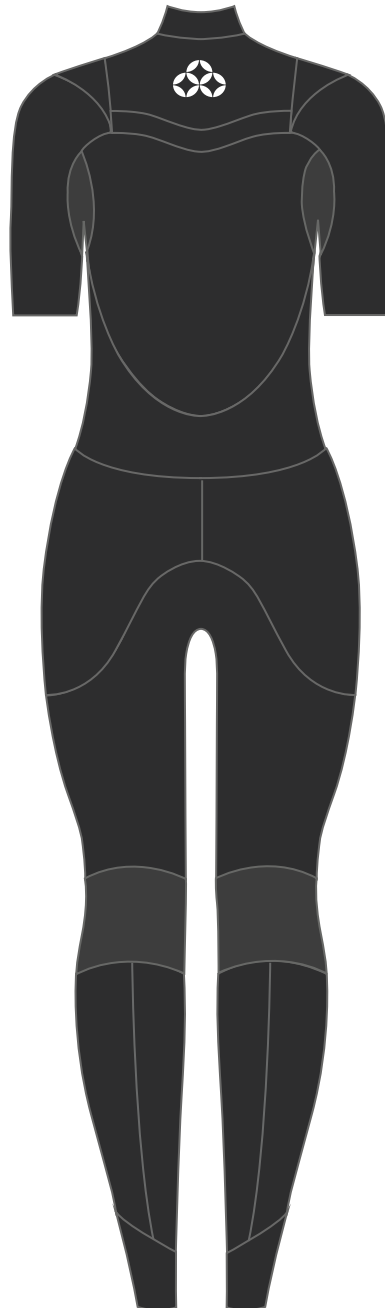

03: Women's Back Zip (5/5mm, 5/3mm, 4/3mm, 3/3mm, 3/2mm, 2/2mm)

Price: \$440 (4/3mm)

Color combination sample for Backzip Style

06: Women's Hooded Front Close (5/5mm, 5/3mm, 4/3mm, 3/3mm)

Front closure : Velcro or Zipper

08: Women's Vest Hood (3mm, 2mm)

Price: \$165 (3/2mm)

09 : Women's Front Close Short Sleeve Full (3mm, 2mm)

Front closure can be Velcro or zipper

Price: \$390 (3mm)

10 : Women's back Zip Short Sleeve Full (3mm, 2mm)

Price: \$390 (3mm)

11: Women's Front Close Long Sleeve Spring (3mm, 2mm)

Front closure can be Velcro or zipper

Price: \$370 (3mm)

12: Women's Back Zip Long Sleeve Spring (3mm, 2mm)

Price: \$370 (3mm)

13: Women's Front Close Short Sleeve Spring (3mm, 2mm)

Front closure can be Velcro or zipper

Price: \$330 (3mm)

14: Women's Back Zip Short Sleeve Spring (3mm, 2mm)

Price: \$280 (3mm)

15: Women's Front Close Short Sleeve Spring (2mm)

Front closure can be Velcro or zipper