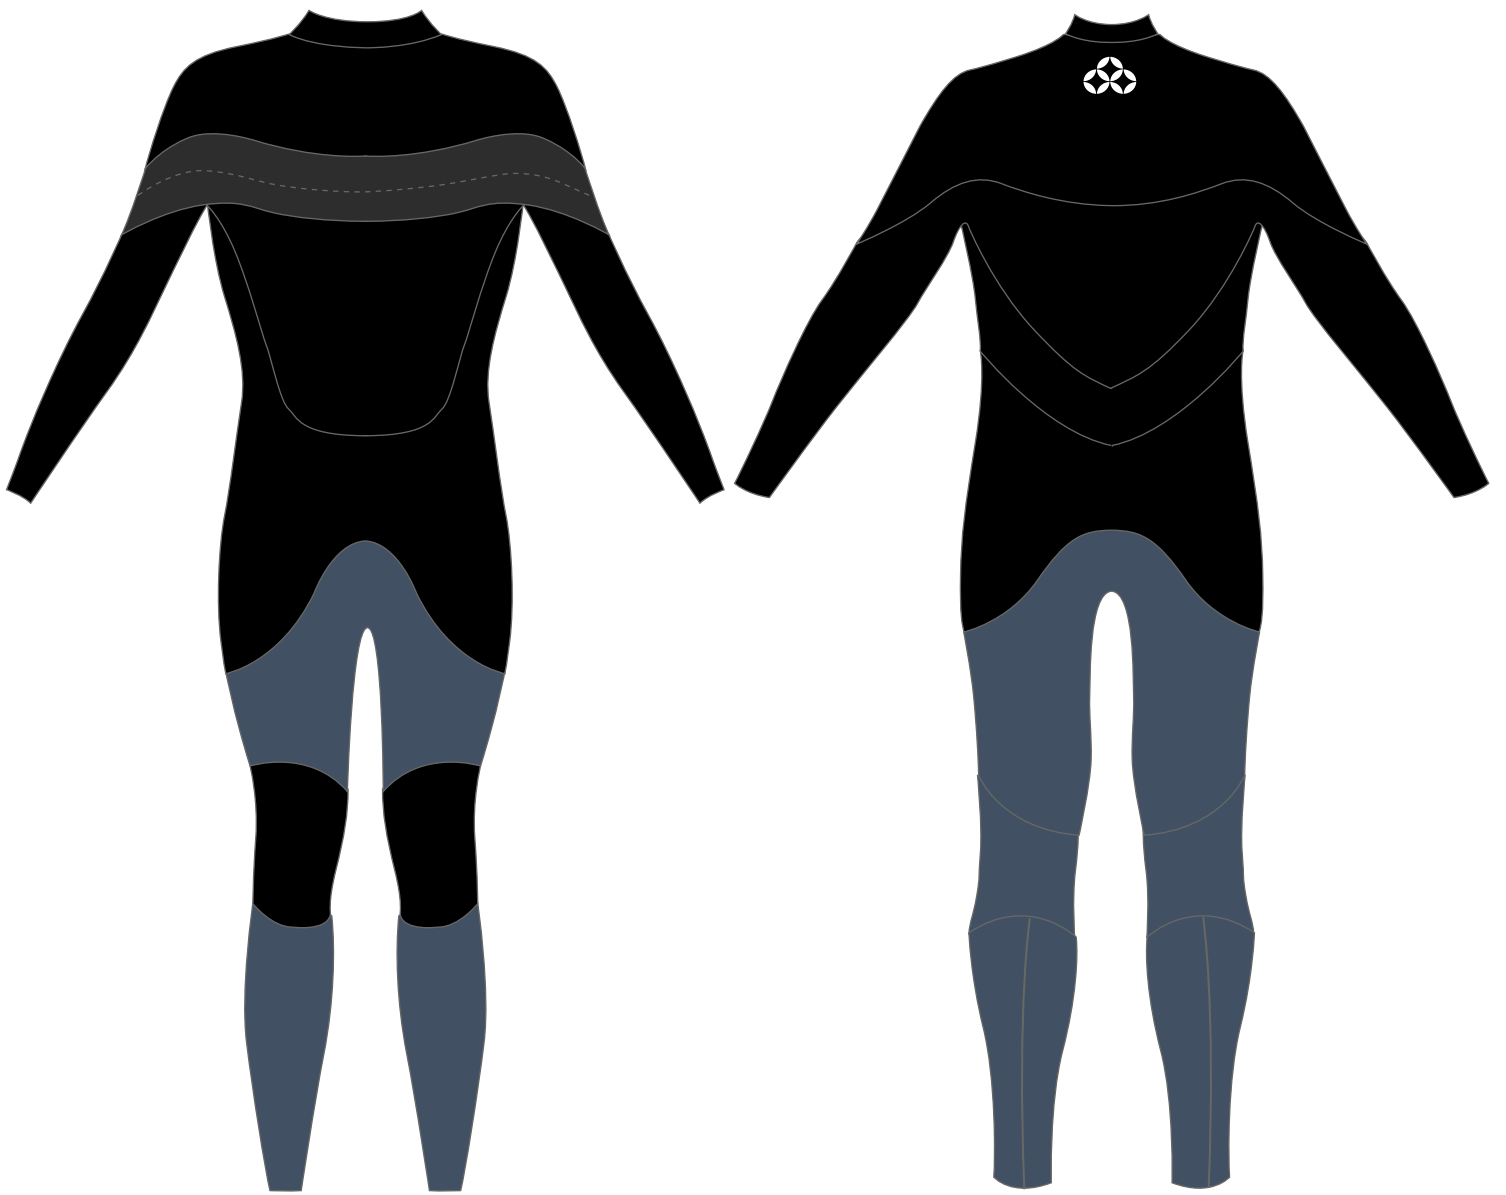

Price: \$480 (4/3mm)

04: Women's Long Chest Zip Type A (5/5mm, 5/3mm, 4/3mm, 3/3mm, 3/2mm, 2/2mm)

Warmth and Comfort

Price: \$460 (4/3mm)

Color combination sample for Long Chest Zip Type A

05: Women's Long Chest Zip Type B (5/5mm, 5/3mm, 4/3mm, 3/3mm, 3/2mm, 2/2mm)

Warmth and Comfort

Price: \$460 (4/3mm)

Color combination sample for Long Chest Zip Type B

06: Women's Front Zip Jacket (3mm, 2mm)

Price: \$195 (3mm)

07: Women's Long John (3mm, 2mm)

Price: \$250 (3mm)

Color combination sample for Classic Combination Style

08: Women's Vest Hood (3mm, 2mm)

Price: \$165 (3/2mm)

09 : Women's Front Close Short Sleeve Full (3mm, 2mm)

Front closure can be Velcro or zipper

Price: \$390 (3mm)

10 : Women's back Zip Short Sleeve Full (3mm, 2mm)

Lining

Warmth and Flexibility: Best for cold water surfing, 2/3/5mm are available

Flexibility and lightness: Best for cold - warm water surfing, 2/3/5mm are available

Colors

Regular Color

1: Black

2: Dark Gray