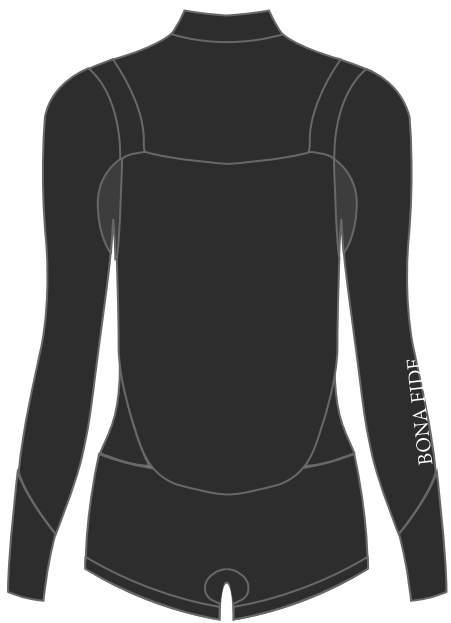

Warmth and Comfort

Price: \$460 (4/3mm)

Color combination sample for Long Chest Zip Type B

06: Women's Front Zip Jacket (3mm, 2mm)

Price: \$195 (3mm)

07: Women's Long John (3mm, 2mm)

Price: \$250 (3mm)

Color combination sample for Classic Combination Style

08: Women's Vest Hood (3mm, 2mm)

Price: \$165 (3/2mm)

09 : Women's Front Close Short Sleeve Full (3mm, 2mm)

Front closure can be Velcro or zipper

Price: \$390 (3mm)

10 : Women's back Zip Short Sleeve Full (3mm, 2mm)

Price: \$390 (3mm)

11: Women's Front Close Long Sleeve Spring (3mm, 2mm)

Front closure can be Velcro or zipper

Price: \$370 (3mm)

12: Women's Back Zip Long Sleeve Spring (3mm, 2mm)

Price: \$370 (3mm)

13: Women's Front Close Short Sleeve Spring (3mm, 2mm)

Front closure can be Velcro or zipper

Price: \$330 (3mm)

14: Women's Back Zip Short Sleeve Spring (3mm, 2mm)

Price: \$280 (3mm)

15: Women's Front Close Short Sleeve Spring (2mm)

Front closure can be Velcro or zipper