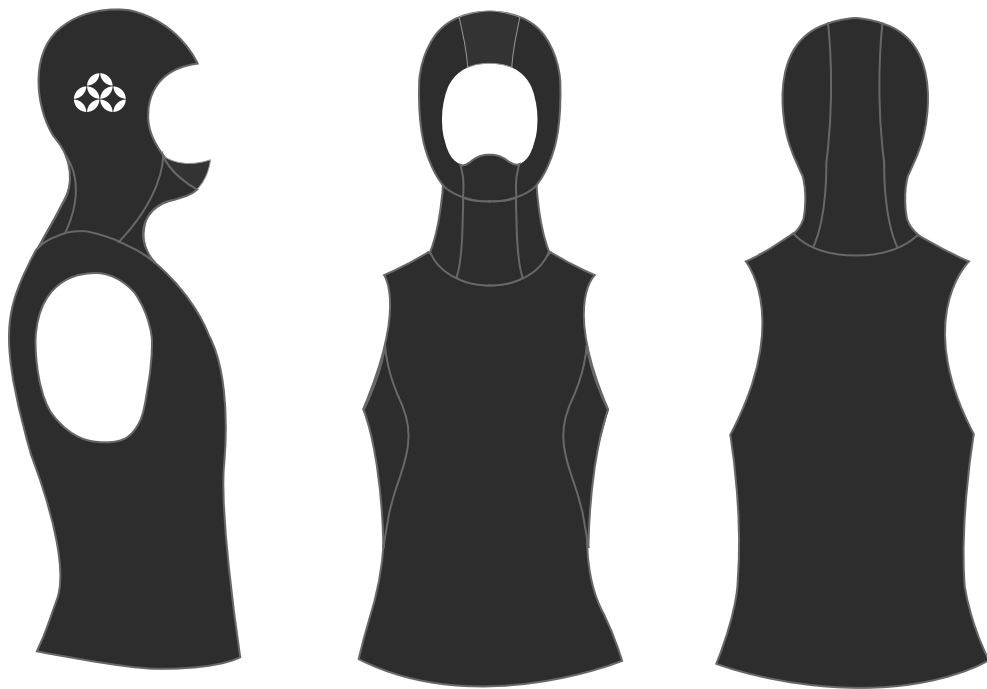

Warmth and Comfort

Price: \$460 (4/3mm)

Color combination sample for Long Chest Zip Type B

06: Women's Front Zip Jacket (3mm, 2mm)

Price: \$195 (3mm)

07: Women's Long John (3mm, 2mm)

Price: \$250 (3mm)

Color combination sample for Classic Combination Style

08: Women's Vest Hood (3mm, 2mm)

Price: \$165 (3/2mm)

09 : Women's Front Close Short Sleeve Full (3mm, 2mm)

Front closure can be Velcro or zipper

Price: \$390 (3mm)

10 : Women's back Zip Short Sleeve Full (3mm, 2mm)

Price: \$390 (3mm)

11: Women's Front Close Long Sleeve Spring (3mm, 2mm)

Front closure can be Velcro or zipper

Price: \$370 (3mm)

12: Women's Back Zip Long Sleeve Spring (3mm, 2mm)

Price: \$370 (3mm)

13: Women's Front Close Short Sleeve Spring (3mm, 2mm)