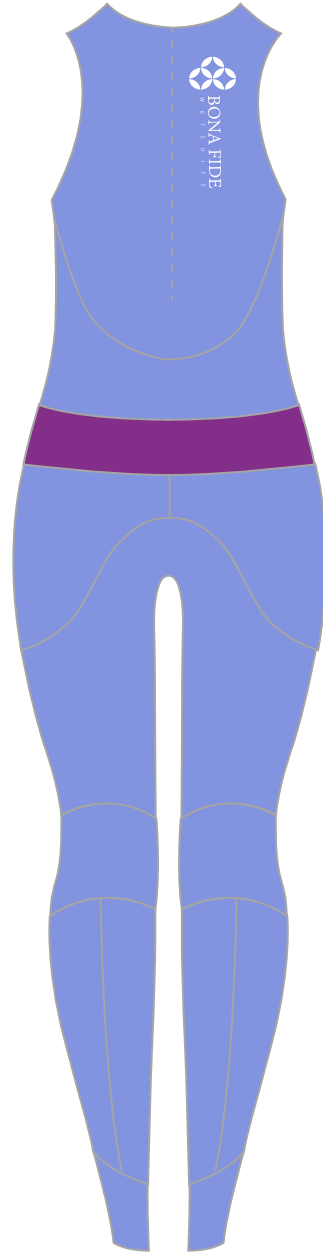

Color combination sample for Performance Style

02: Women's Front Close (5/5mm, 5/3mm, 4/3mm, 3/3mm, 3/2mm, 2/2mm)

Front closure : velcro or zipper

Price: \$440 (4/3mm)

Color combination sample for Front Close Style

03: Women's Back Zip (5/5mm, 5/3mm, 4/3mm, 3/3mm, 3/2mm, 2/2mm)

Price: \$440 (4/3mm)

Color combination sample for Backzip Style

06: Women's Hooded Front Close (5/5mm, 5/3mm, 4/3mm, 3/3mm)

Front closure : Velcro or Zipper

Warmth and Comfort

Price: \$460 (4/3mm)

Color combination sample for Long Chest Zip Type B

06: Women's Front Zip Jacket (3mm, 2mm)

Price: \$195 (3mm)

07: Women's Long John (3mm, 2mm)

Price: \$250 (3mm)

Color combination sample for Classic Combination Style

08: Women's Vest Hood (3mm, 2mm)

Price: \$165 (3/2mm)

09 : Women's Front Close Short Sleeve Full (3mm, 2mm)

Front closure can be Velcro or zipper

Price: \$390 (3mm)

10 : Women's back Zip Short Sleeve Full (3mm, 2mm)