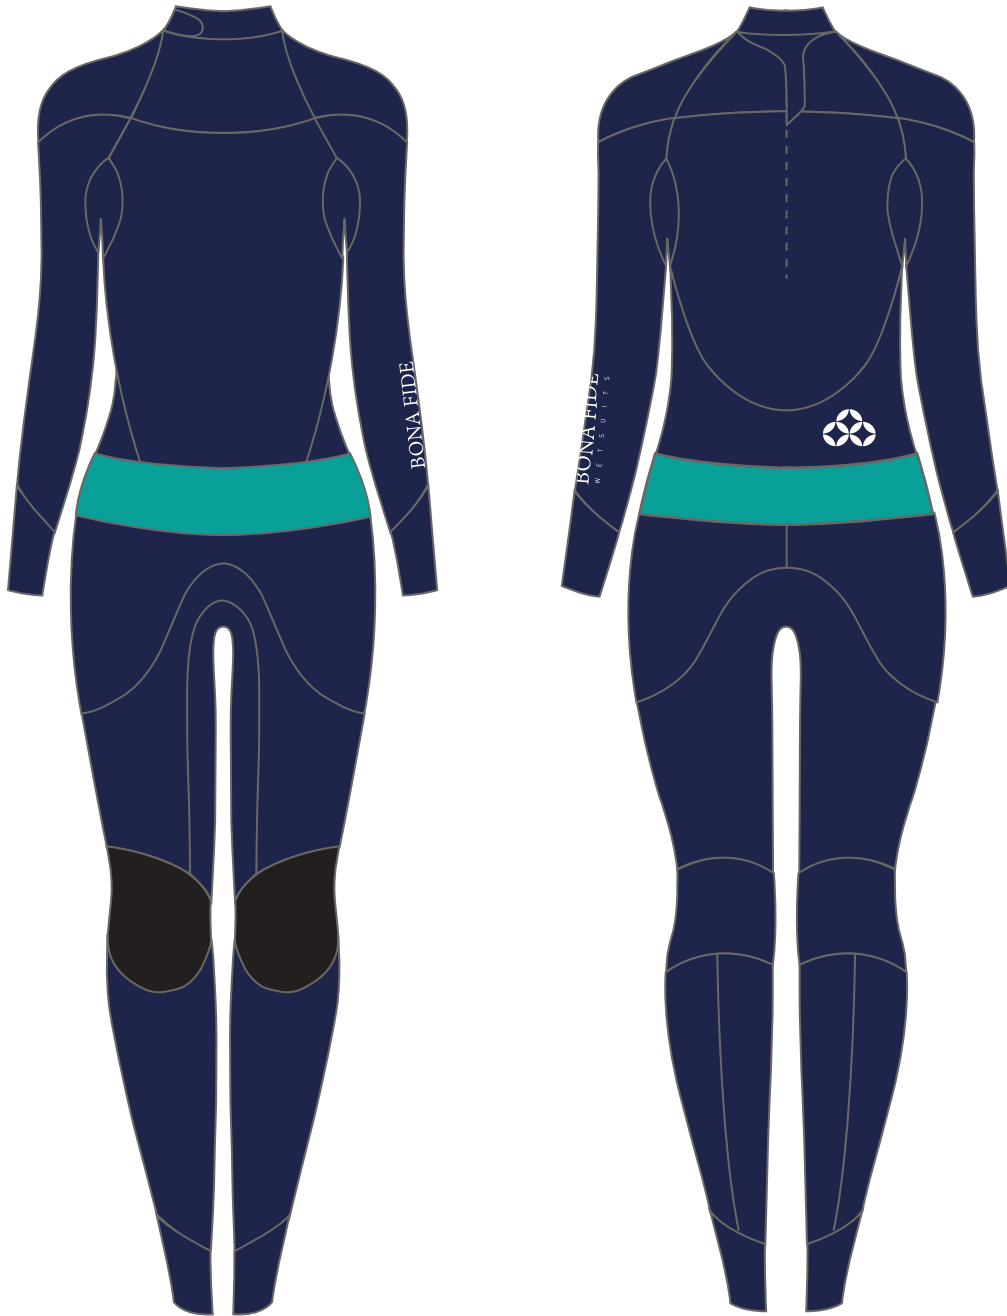

BONA FIDE
W E T S U I T S

Women's Wetsuits

For Questions:

Nobu

info@bonafidewetsuits.com

01: Women's Performance (5/5mm, 5/3mm, 4/3mm, 3/3mm, 3/2mm, 2/2mm)

Front closure : velcro or zipper

Price: \$450 (4/3mm)

Color combination sample for Performance Style

02: Women's Front Close (5/5mm, 5/3mm, 4/3mm, 3/3mm, 3/2mm, 2/2mm)

Front closure : velcro or zipper

Price: \$440 (4/3mm)

Color combination sample for Front Close Style

03: Women's Back Zip (5/5mm, 5/3mm, 4/3mm, 3/3mm, 3/2mm, 2/2mm)

Price: \$440 (4/3mm)

Color combination sample for Backzip Style

06: Women's Hooded Front Close (5/5mm, 5/3mm, 4/3mm, 3/3mm)

Front closure : Velcro or Zipper

Lining

Warmth and Flexibility: Best for cold water surfing, 2/3/5mm are available

Flexibility and lightness: Best for cold - warm water surfing, 2/3/5mm are available

Colors

Regular Color

1: Black

2: Dark Gray