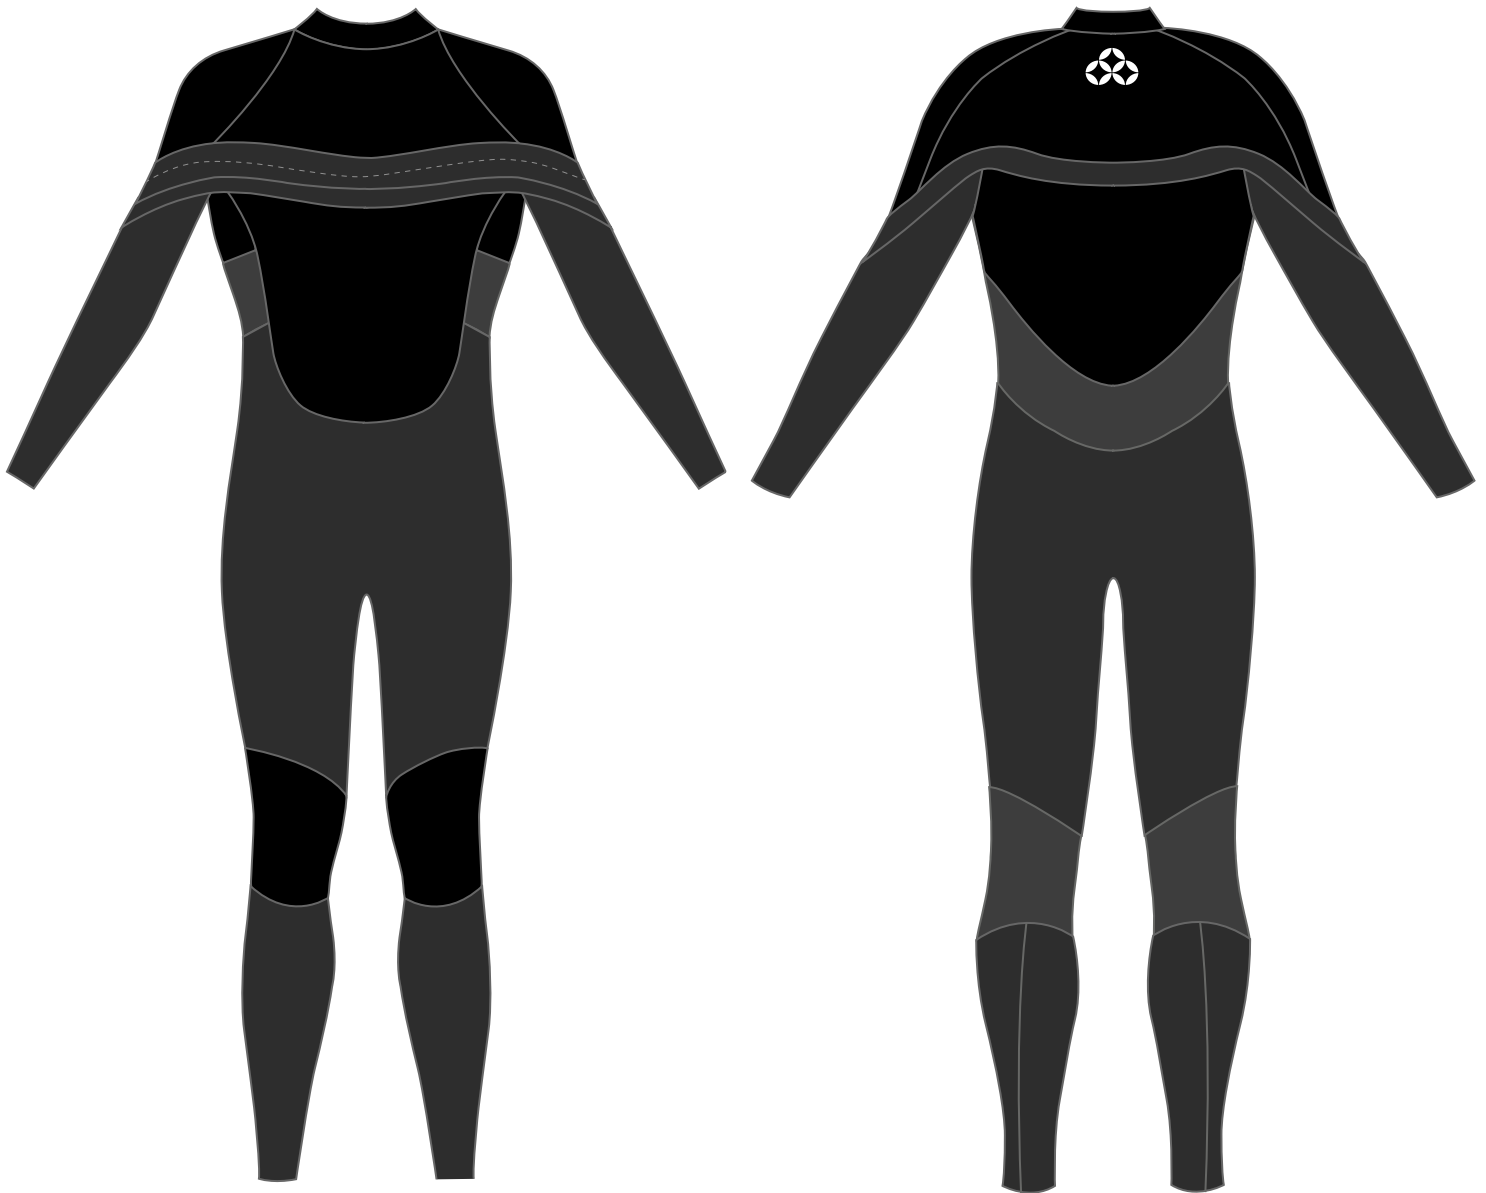

04: Women's Long Chest Zip Type A (5/5mm, 5/3mm, 4/3mm, 3/3mm, 3/2mm, 2/2mm)

Warmth and Comfort

Price: $460 (4/3mm)