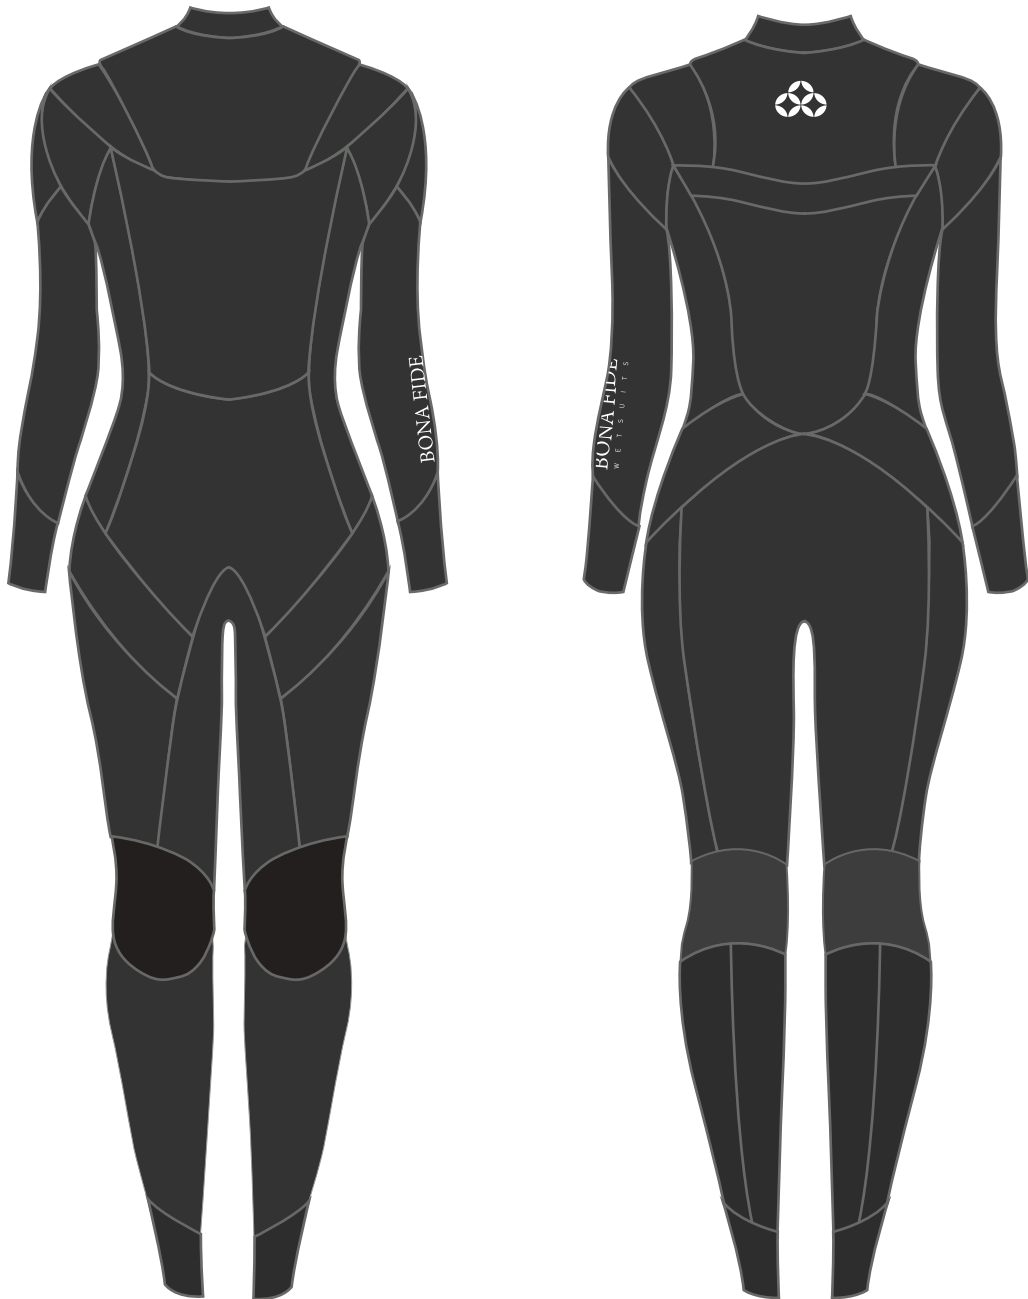

BONA FIDE
W E T S U I T S

Women's Wetsuits

For Questions:

Nobu

info@bonafidewetsuits.com

01: Women's Performance (5/5mm, 5/3mm, 4/3mm, 3/3mm, 3/2mm, 2/2mm)

Front closure : velcro or zipper

Price: \$450 (4/3mm)

Color combination sample for Performance Style

02: Women's Front Close (5/5mm, 5/3mm, 4/3mm, 3/3mm, 3/2mm, 2/2mm)

Front closure : velcro or zipper

Price: \$440 (4/3mm)

Color combination sample for Front Close Style

03: Women's Back Zip (5/5mm, 5/3mm, 4/3mm, 3/3mm, 3/2mm, 2/2mm)

Price: \$440 (4/3mm)

Color combination sample for Backzip Style

06: Women's Hooded Front Close (5/5mm, 5/3mm, 4/3mm, 3/3mm)

Front closure : Velcro or Zipper

Lining

Warmth and Flexibility: Best for cold water surfing, 2/3/5mm are available

Flexibility and lightness: Best for cold - warm water surfing, 2/3/5mm are available

Colors

Regular Color

1: Black

2: Dark Gray