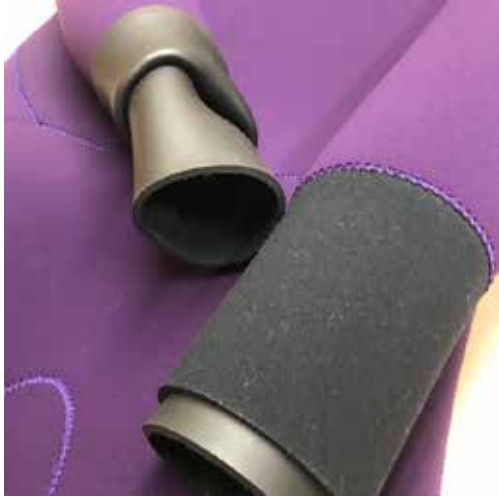

Lining

Warmth and Flexibility: Best for cold water surfing, 2/3/5mm are available

Flexibility and lightness: Best for cold - warm water surfing, 2/3/5mm are available

Colors

Regular Color

1: Black

2: Dark Gray

Options

High Neck (Double Neck)

Elbow Pads

Arm / Leg zippers

Cuffs

Arm / Leg Rubber Finish

Name: _____

Date: _____