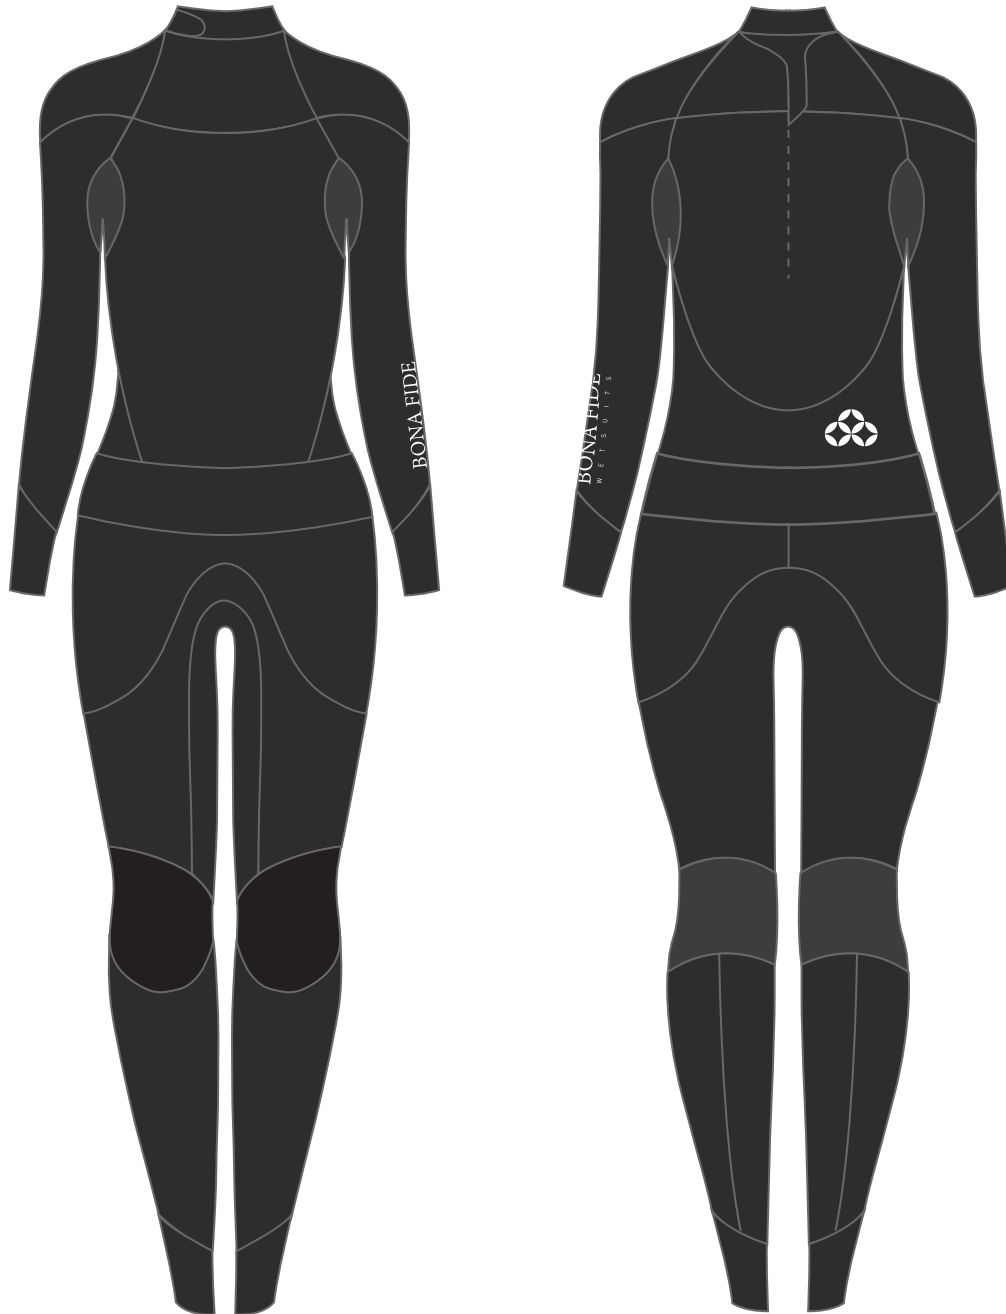

BONA FIDE
W E T S U I T S

Women's Wetsuits

For Questions:

Nobu

info@bonafidewetsuits.com

01: Women's Performance (5/5mm, 5/3mm, 4/3mm, 3/3mm, 3/2mm, 2/2mm)

Front closure : velcro or zipper

Price: \$450 (4/3mm)

Color combination sample for Performance Style

02: Women's Front Close (5/5mm, 5/3mm, 4/3mm, 3/3mm, 3/2mm, 2/2mm)

Front closure : velcro or zipper

Price: \$440 (4/3mm)

Color combination sample for Front Close Style

03: Women's Back Zip (5/5mm, 5/3mm, 4/3mm, 3/3mm, 3/2mm, 2/2mm)

Price: \$440 (4/3mm)

Color combination sample for Backzip Style

06: Women's Hooded Front Close (5/5mm, 5/3mm, 4/3mm, 3/3mm)

Front closure : Velcro or Zipper

Lining

Warmth and Flexibility: Best for cold water surfing, 2/3/5mm are available

Flexibility and lightness: Best for cold - warm water surfing, 2/3/5mm are available

Colors

Regular Color

1: Black

2: Dark Gray