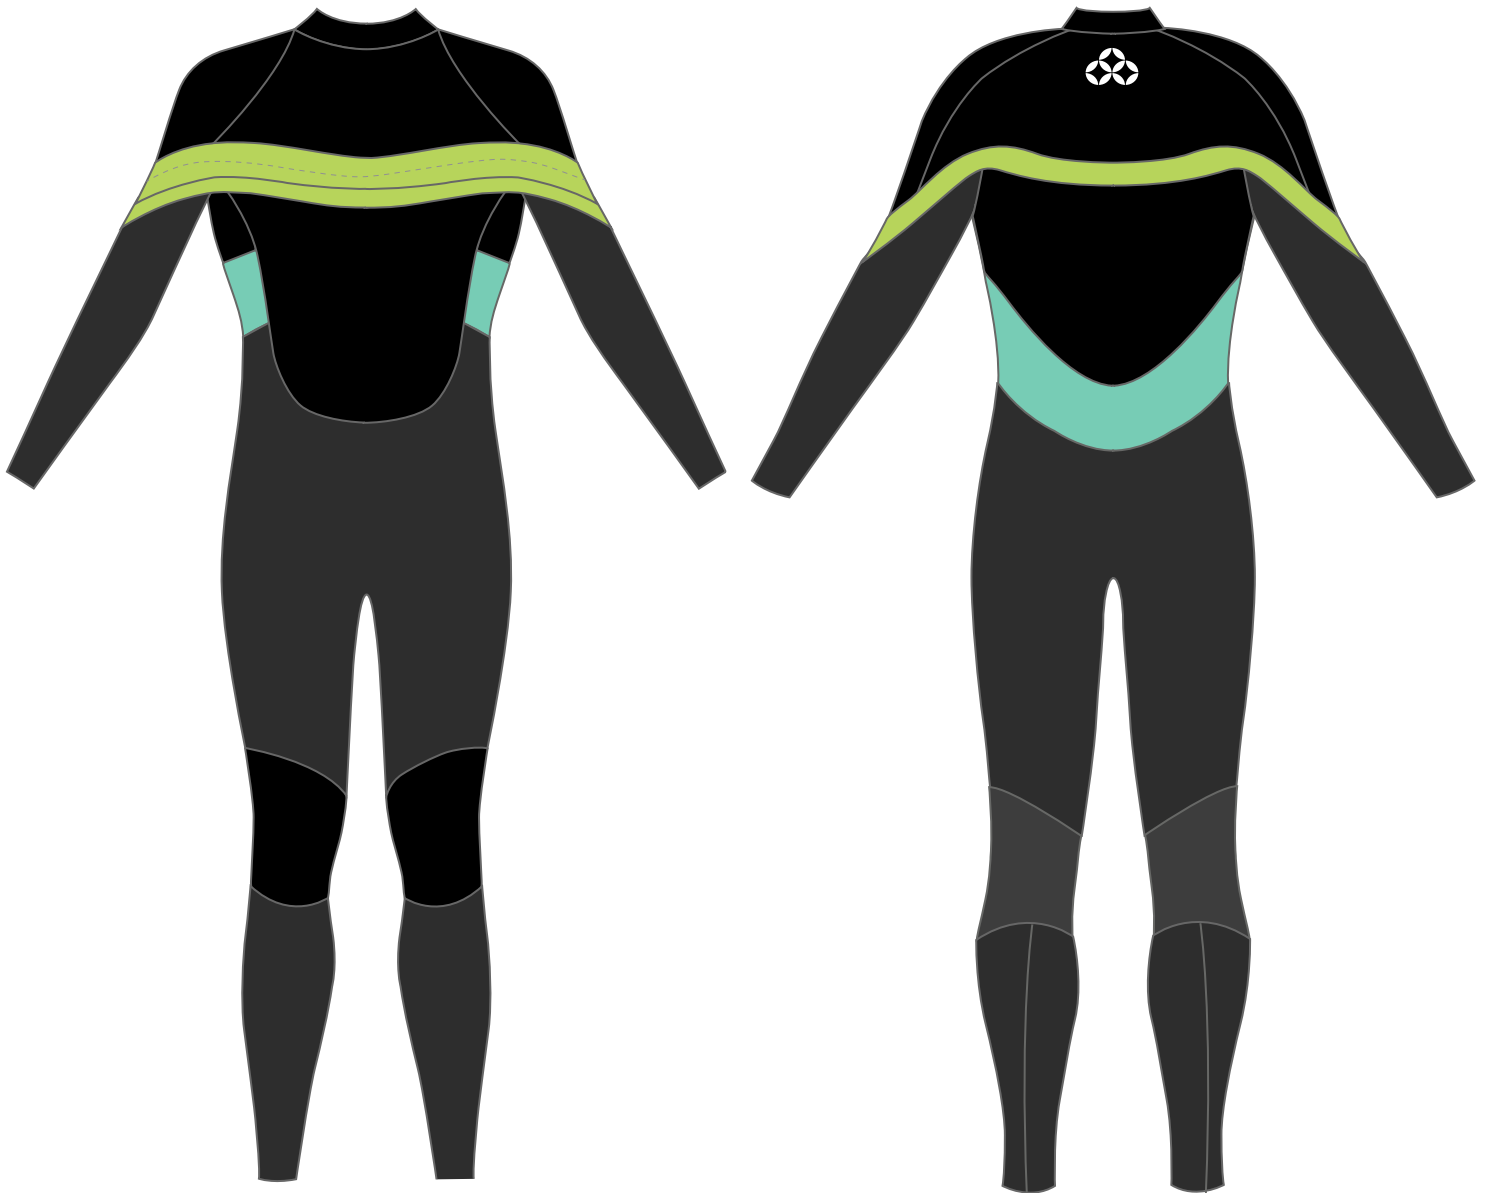

Color combination sample for Long Chest Zip Type A