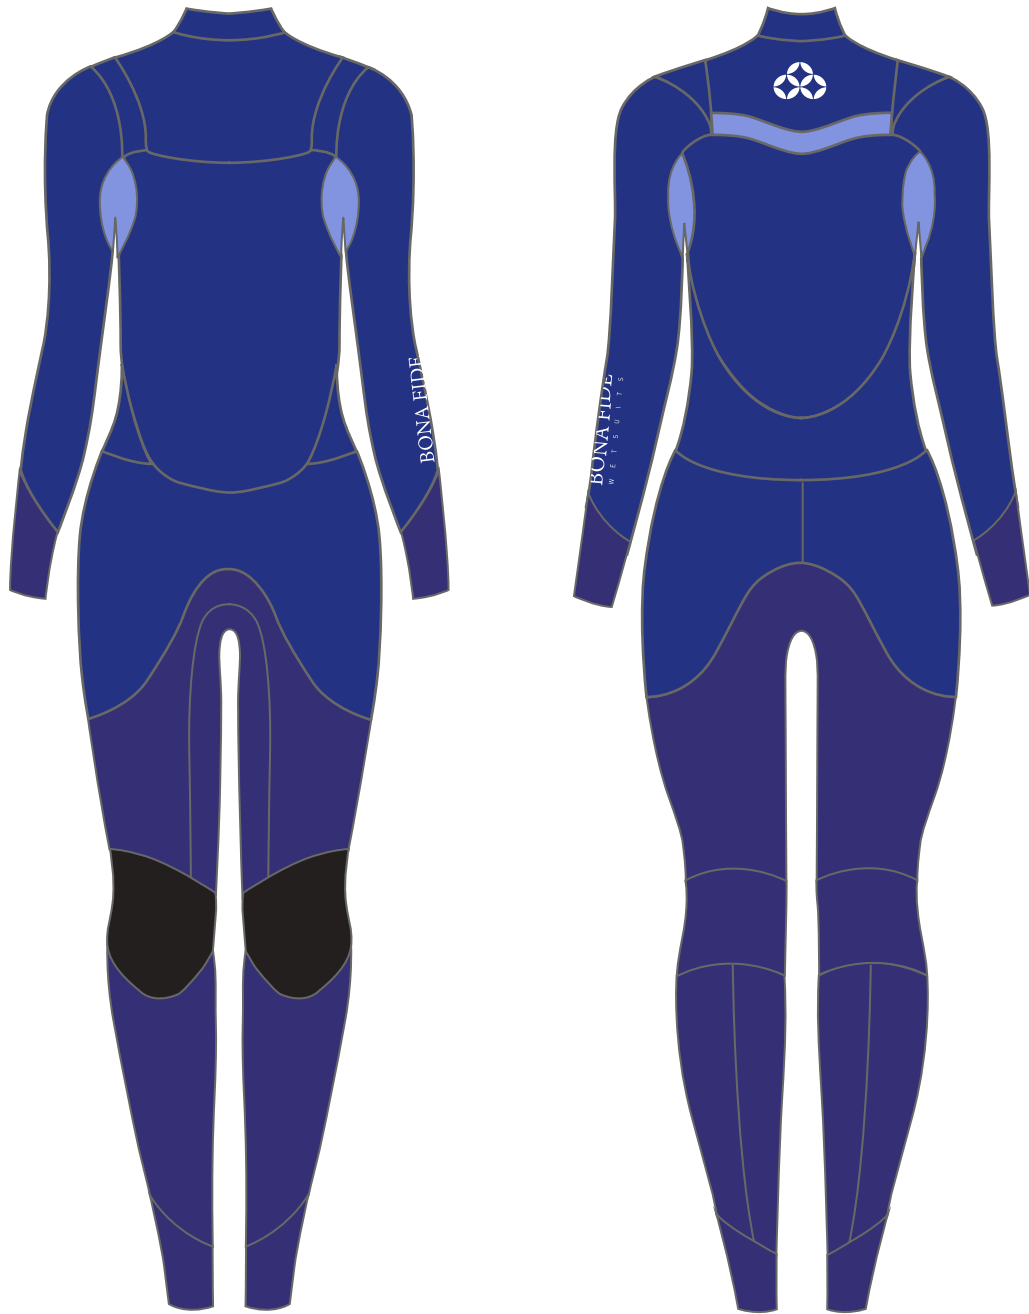

BONA FIDE
W E T S U I T S

Women's Wetsuits

For Questions:

Nobu

info@bonafidewetsuits.com

01: Women's Performance (5/5mm, 5/3mm, 4/3mm, 3/3mm, 3/2mm, 2/2mm)

Front closure : velcro or zipper

Price: \$450 (4/3mm)

Color combination sample for Performance Style

02: Women's Front Close (5/5mm, 5/3mm, 4/3mm, 3/3mm, 3/2mm, 2/2mm)

Front closure : velcro or zipper

Price: \$440 (4/3mm)

Color combination sample for Front Close Style

03: Women's Back Zip (5/5mm, 5/3mm, 4/3mm, 3/3mm, 3/2mm, 2/2mm)

Price: \$440 (4/3mm)

Color combination sample for Backzip Style

06: Women's Hooded Front Close (5/5mm, 5/3mm, 4/3mm, 3/3mm)

Front closure : Velcro or Zipper

Lining

Warmth and Flexibility: Best for cold water surfing, 2/3/5mm are available

Flexibility and lightness: Best for cold - warm water surfing, 2/3/5mm are available

Colors

Regular Color

1: Black

2: Dark Gray