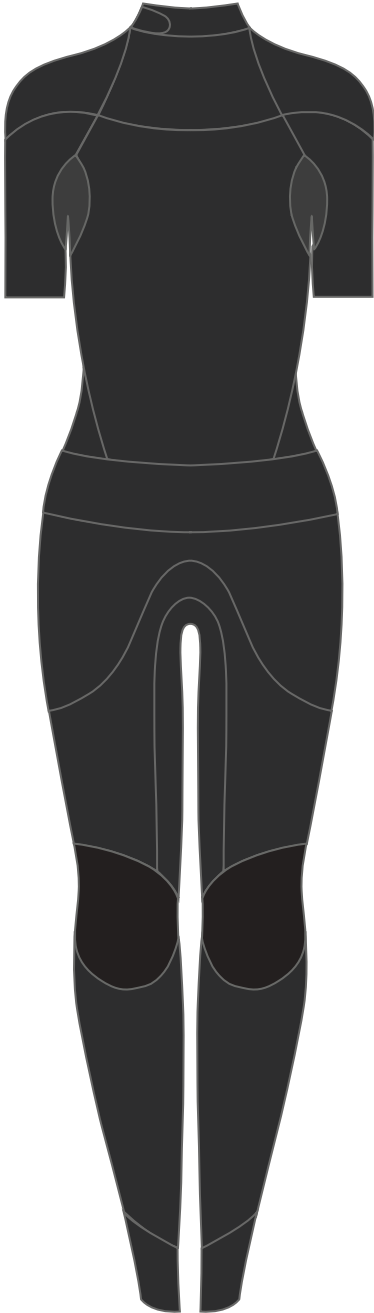

Color combination sample for Performance Style

02: Women's Front Close (5/5mm, 5/3mm, 4/3mm, 3/3mm, 3/2mm, 2/2mm)

Front closure : velcro or zipper

Price: \$440 (4/3mm)

Color combination sample for Front Close Style

03: Women's Back Zip (5/5mm, 5/3mm, 4/3mm, 3/3mm, 3/2mm, 2/2mm)

Price: \$440 (4/3mm)

Color combination sample for Backzip Style

06: Women's Hooded Front Close (5/5mm, 5/3mm, 4/3mm, 3/3mm)

Front closure : Velcro or Zipper

08: Women's Vest Hood (3mm, 2mm)

Price: \$165 (3/2mm)

09 : Women's Front Close Short Sleeve Full (3mm, 2mm)

Front closure can be Velcro or zipper

Price: \$390 (3mm)

10 : Women's back Zip Short Sleeve Full (3mm, 2mm)

Price: \$390 (3mm)

11: Women's Front Close Long Sleeve Spring (3mm, 2mm)

Front closure can be Velcro or zipper

Price: \$370 (3mm)

12: Women's Back Zip Long Sleeve Spring (3mm, 2mm)

Price: \$370 (3mm)

13: Women's Front Close Short Sleeve Spring (3mm, 2mm)