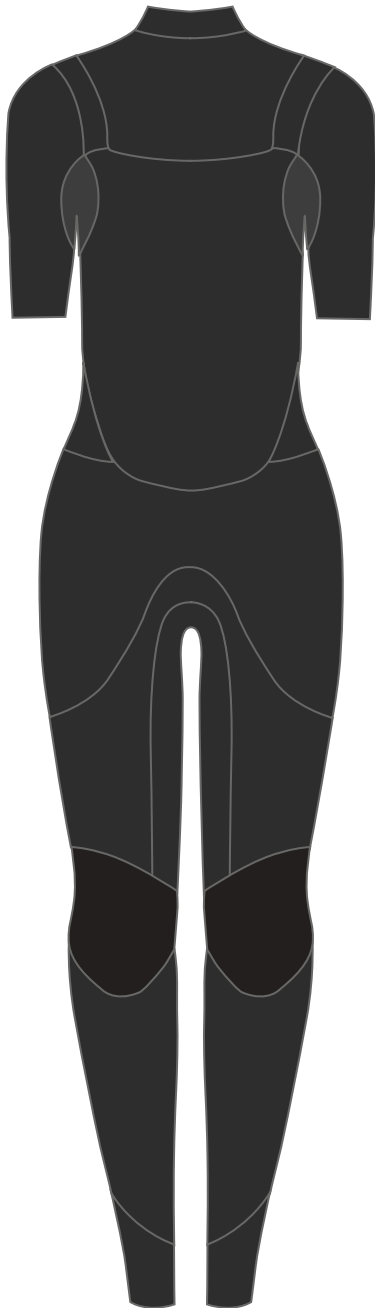

03: Women's Back Zip (5/5mm, 5/3mm, 4/3mm, 3/3mm, 3/2mm, 2/2mm)

Price: \$440 (4/3mm)

Color combination sample for Backzip Style

06: Women's Hooded Front Close (5/5mm, 5/3mm, 4/3mm, 3/3mm)

Front closure : Velcro or Zipper

08: Women's Vest Hood (3mm, 2mm)

Price: \$165 (3/2mm)

09 : Women's Front Close Short Sleeve Full (3mm, 2mm)

Front closure can be Velcro or zipper

Price: \$390 (3mm)

10 : Women's back Zip Short Sleeve Full (3mm, 2mm)

Price: \$390 (3mm)

11: Women's Front Close Long Sleeve Spring (3mm, 2mm)

Front closure can be Velcro or zipper

Price: \$370 (3mm)

12: Women's Back Zip Long Sleeve Spring (3mm, 2mm)

Price: \$370 (3mm)

13: Women's Front Close Short Sleeve Spring (3mm, 2mm)

Front closure can be Velcro or zipper

Price: \$330 (3mm)

14: Women's Back Zip Short Sleeve Spring (3mm, 2mm)

Price: \$280 (3mm)

15: Women's Front Close Short Sleeve Spring (2mm)

Front closure can be Velcro or zipper