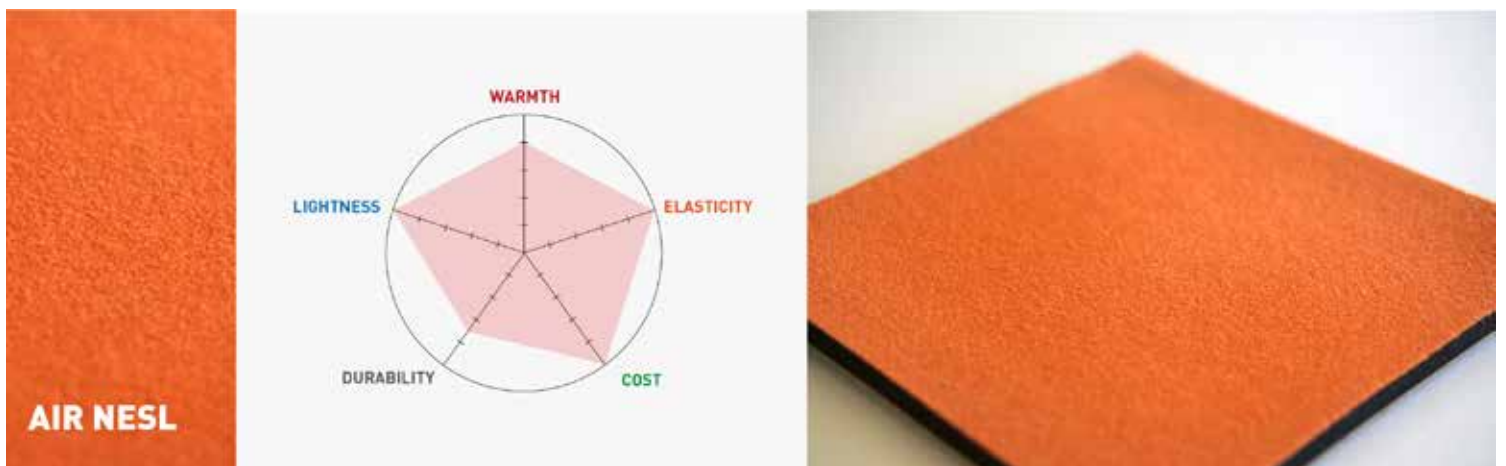

Lining

Warmth and Flexibility: Best for cold water surfing, 2/3/5mm are available

Flexibility and lightness: Best for cold - warm water surfing, 2/3/5mm are available

Colors

Regular Color

1: Black

2: Dark Gray