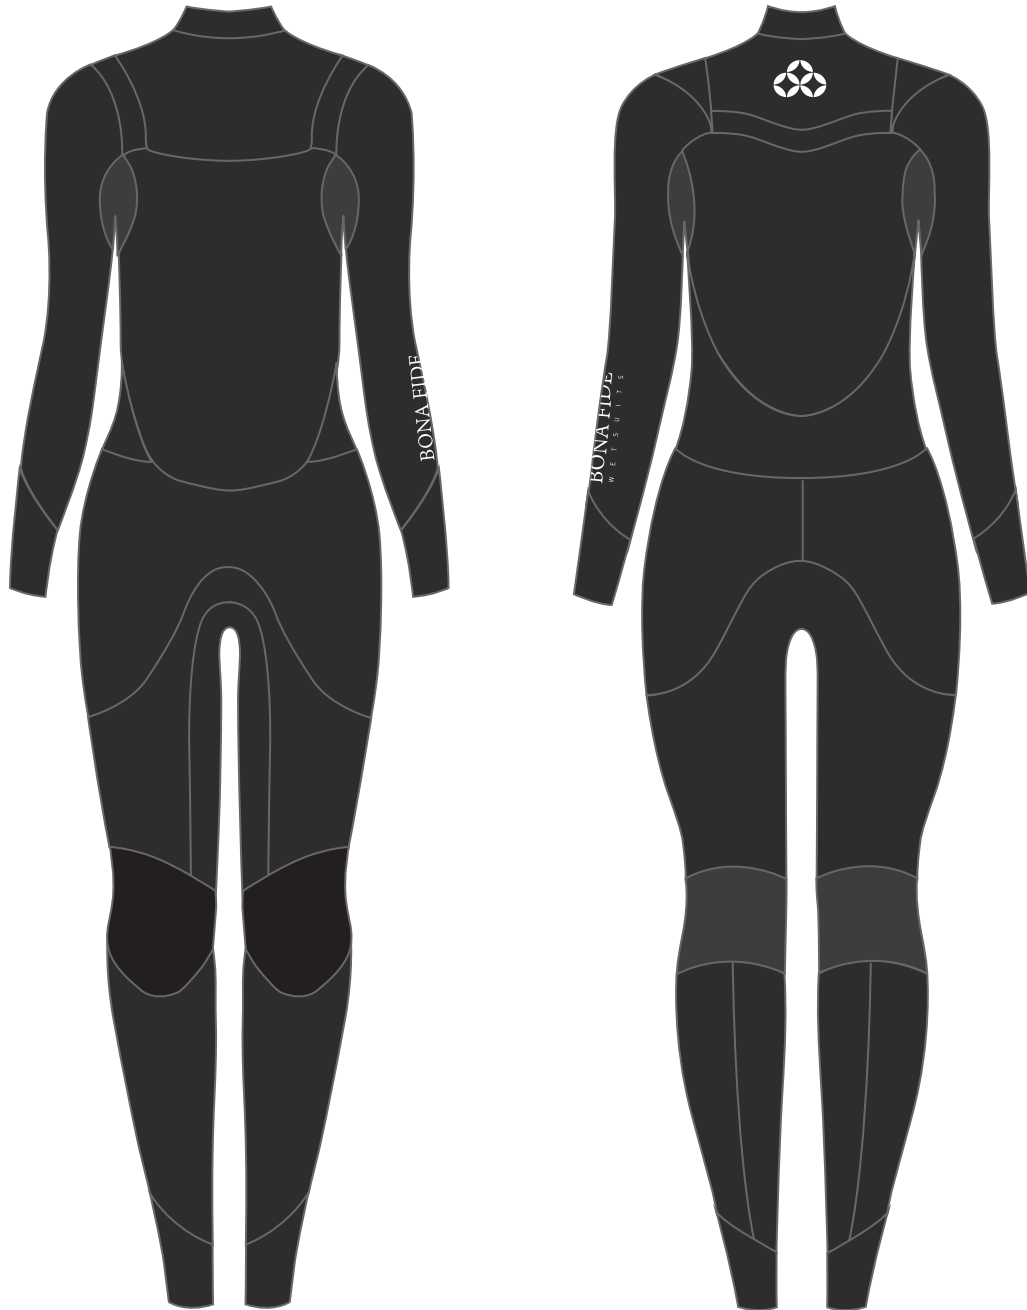

BONA FIDE
W E T S U I T S

Women's Wetsuits

For Questions:

Nobu

info@bonafidewetsuits.com

01: Women's Performance (5/5mm, 5/3mm, 4/3mm, 3/3mm, 3/2mm, 2/2mm)

Front closure : velcro or zipper

Price: \$450 (4/3mm)

Color combination sample for Performance Style

02: Women's Front Close (5/5mm, 5/3mm, 4/3mm, 3/3mm, 3/2mm, 2/2mm)

Front closure : velcro or zipper

Price: \$440 (4/3mm)

Color combination sample for Front Close Style

03: Women's Back Zip (5/5mm, 5/3mm, 4/3mm, 3/3mm, 3/2mm, 2/2mm)

Price: \$440 (4/3mm)

Color combination sample for Backzip Style

06: Women's Hooded Front Close (5/5mm, 5/3mm, 4/3mm, 3/3mm)

Front closure : Velcro or Zipper

Lining

Warmth and Flexibility: Best for cold water surfing, 2/3/5mm are available

Flexibility and lightness: Best for cold - warm water surfing, 2/3/5mm are available

Colors

Regular Color

1: Black

2: Dark Gray