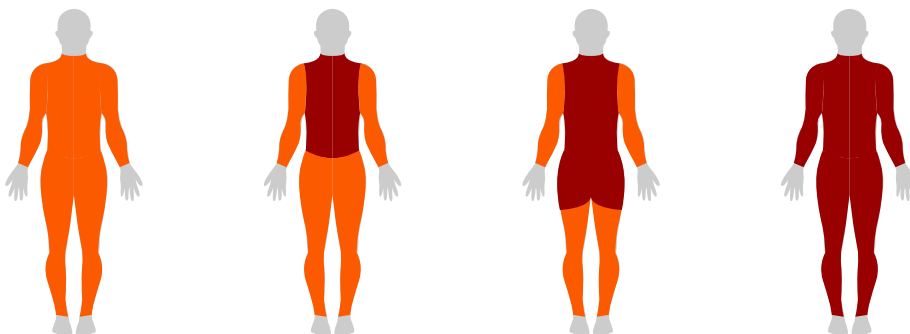

Price: \$115 (2mm)

16: Women's Back Zip Jackets (3mm, 2mm)

Price: \$170 (3mm)

Price: \$160 (3mm)

Price: \$150 (3mm)

Exterior

- 1, Smooth Skin Rubber (Very stylish, handle with extra care)
- 2, Mesh Rubber (Good for windy condition, Heavier than Jersey)
- 3, Jersey (The strongest material and light, 31 colors are available)

Lining

Warmth and Flexibility: Best for cold water surfing, 2/3/5mm are available

Flexibility and lightness: Best for cold - warm water surfing, 2/3/5mm are available

Colors

Regular Color

1: Black

2: Dark Gray