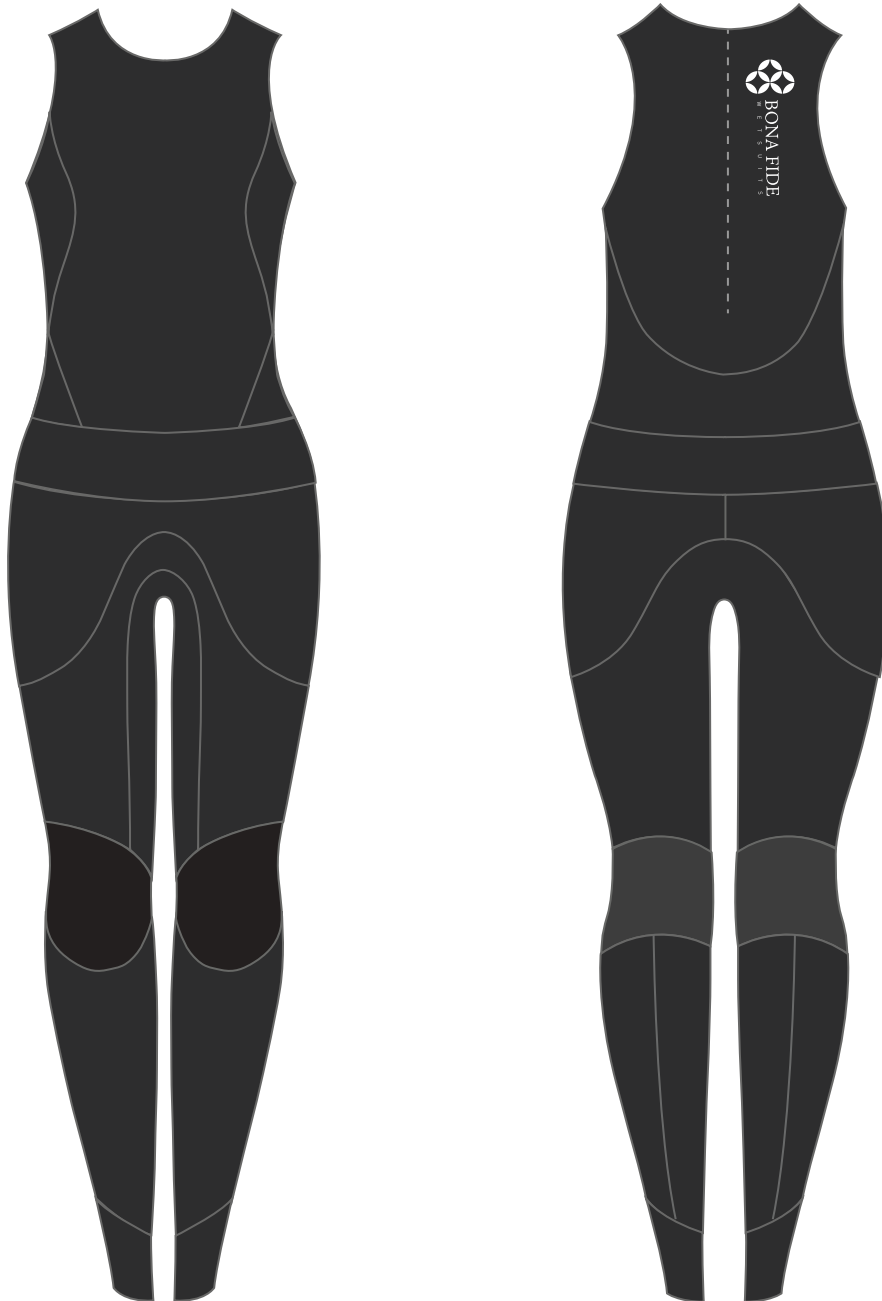

Warmth and Comfort

Price: \$460 (4/3mm)

Color combination sample for Long Chest Zip Type B

06: Women's Front Zip Jacket (3mm, 2mm)

Price: \$195 (3mm)

07: Women's Long John (3mm, 2mm)

Price: \$250 (3mm)

Color combination sample for Classic Combination Style

08: Women's Vest Hood (3mm, 2mm)

Price: \$165 (3/2mm)

09 : Women's Front Close Short Sleeve Full (3mm, 2mm)

Front closure can be Velcro or zipper

Price: \$390 (3mm)

10 : Women's back Zip Short Sleeve Full (3mm, 2mm)

Price: \$390 (3mm)

11: Women's Front Close Long Sleeve Spring (3mm, 2mm)

Front closure can be Velcro or zipper

Price: \$370 (3mm)

12: Women's Back Zip Long Sleeve Spring (3mm, 2mm)

Price: \$370 (3mm)

13: Women's Front Close Short Sleeve Spring (3mm, 2mm)

Lining

Warmth and Flexibility: Best for cold water surfing, 2/3/5mm are available

Flexibility and lightness: Best for cold - warm water surfing, 2/3/5mm are available

Colors

Regular Color

1: Black

2: Dark Gray