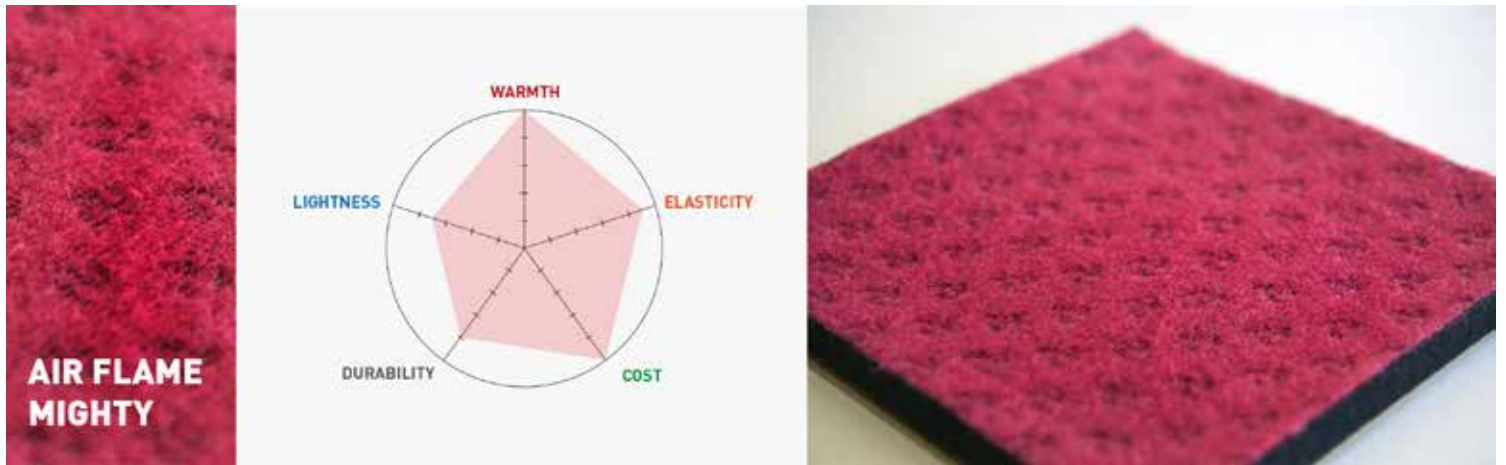

Lining

Warmth and Flexibility: Best for cold water surfing, 2/3/5mm are available

Flexibility and lightness: Best for cold - warm water surfing, 2/3/5mm are available

Colors

Regular Color

1: Black

2: Dark Gray