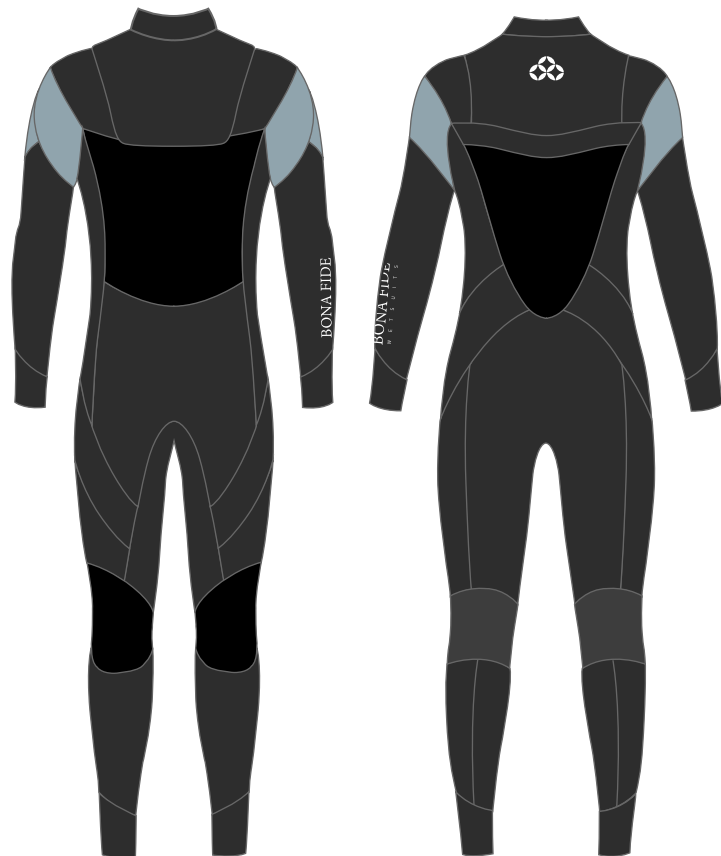

Men's Wetsuits

For Questions:

Nobu

info@bonafidewetsuits.com

01: Men's Performance (5/5mm, 5/3mm, 4/3mm, 3/3mm, 3/2mm, 2/2mm)

Front closure : Velcro or Zipper

Price: \$450 (4/3mm)

Color combination samples for Performance Style

02: Men's Front Close (5/5mm, 5/3mm, 4/3mm, 3/3mm, 3/2mm, 2/2mm)

Front closure : Velcro or Zipper

Price: \$440 (4/3mm)

Color combination samples for Front Close Style

03: Men's Back Zip (5/5mm, 5/3mm, 4/3mm, 3/3mm, 3/2mm, 2/2mm)

Front closure : Velcro or Zipper

Price: \$480 (4/3mm)

07: Men's Front Zip Jacket (3mm, 2mm)

Price: \$195 (3mm)

08: Men's Long John (3mm, 2mm)

Price: \$250 (3mm)

Color combination samples for Classic Combination Style

3, Jersey

Lining

Warmth and Flexibility: Best for cold water surfing, 2/3/5mm are available

Flexibility and lightness: Best for cold - warm water surfing, 2/3/5mm are available

Colors

Regular Color

1: Black