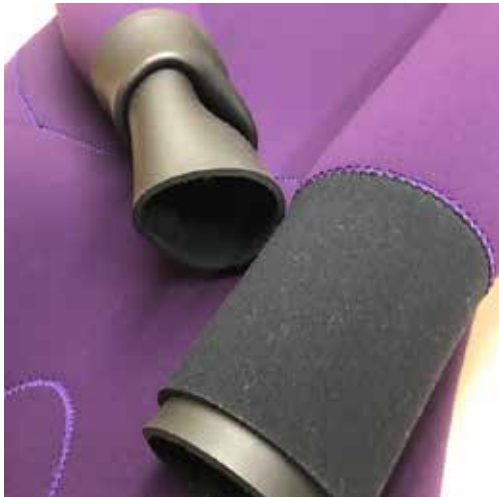

40:
Green

Options

High Neck (Double Neck)

Elbow Pads

Arm / Leg zippers

Cuffs

Arm / Leg Rubber Finish

Name: