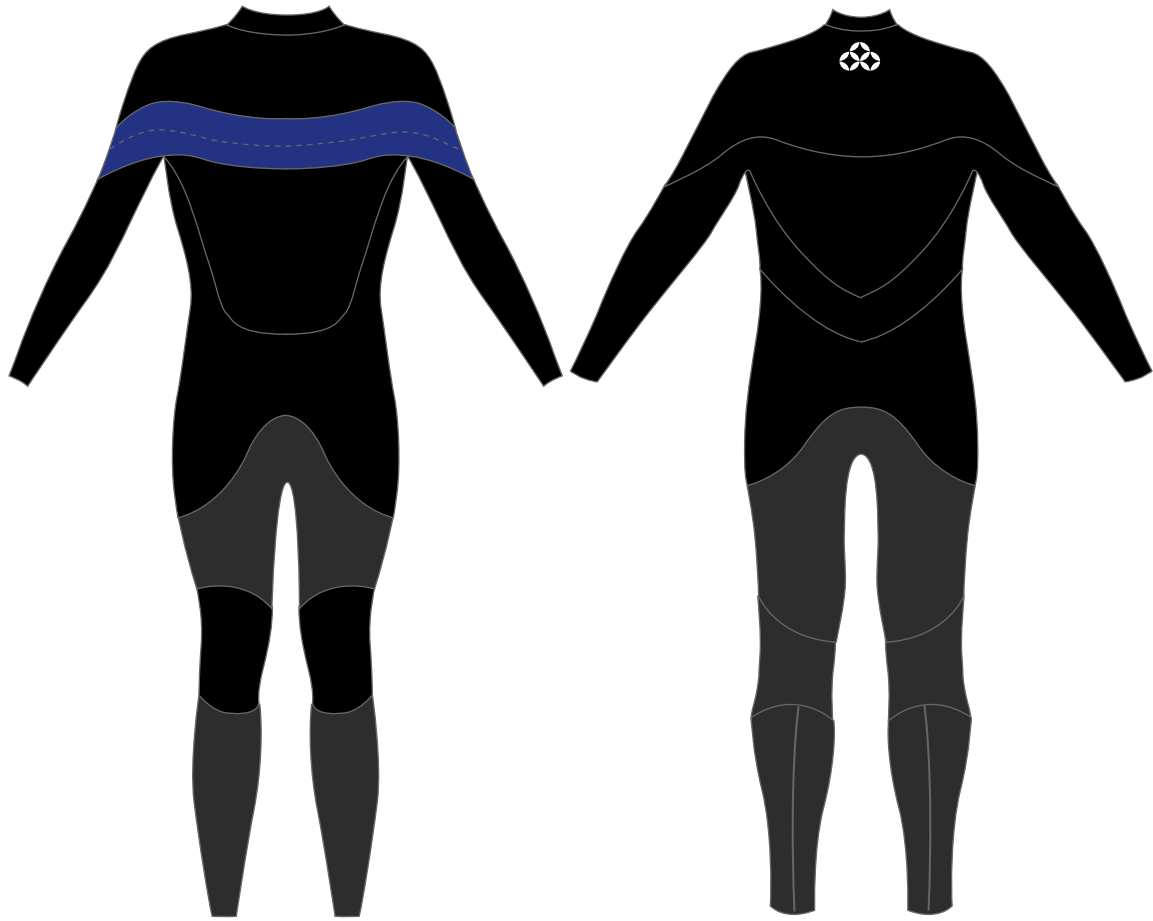

Color combination samples for Long Chest Zip Type B