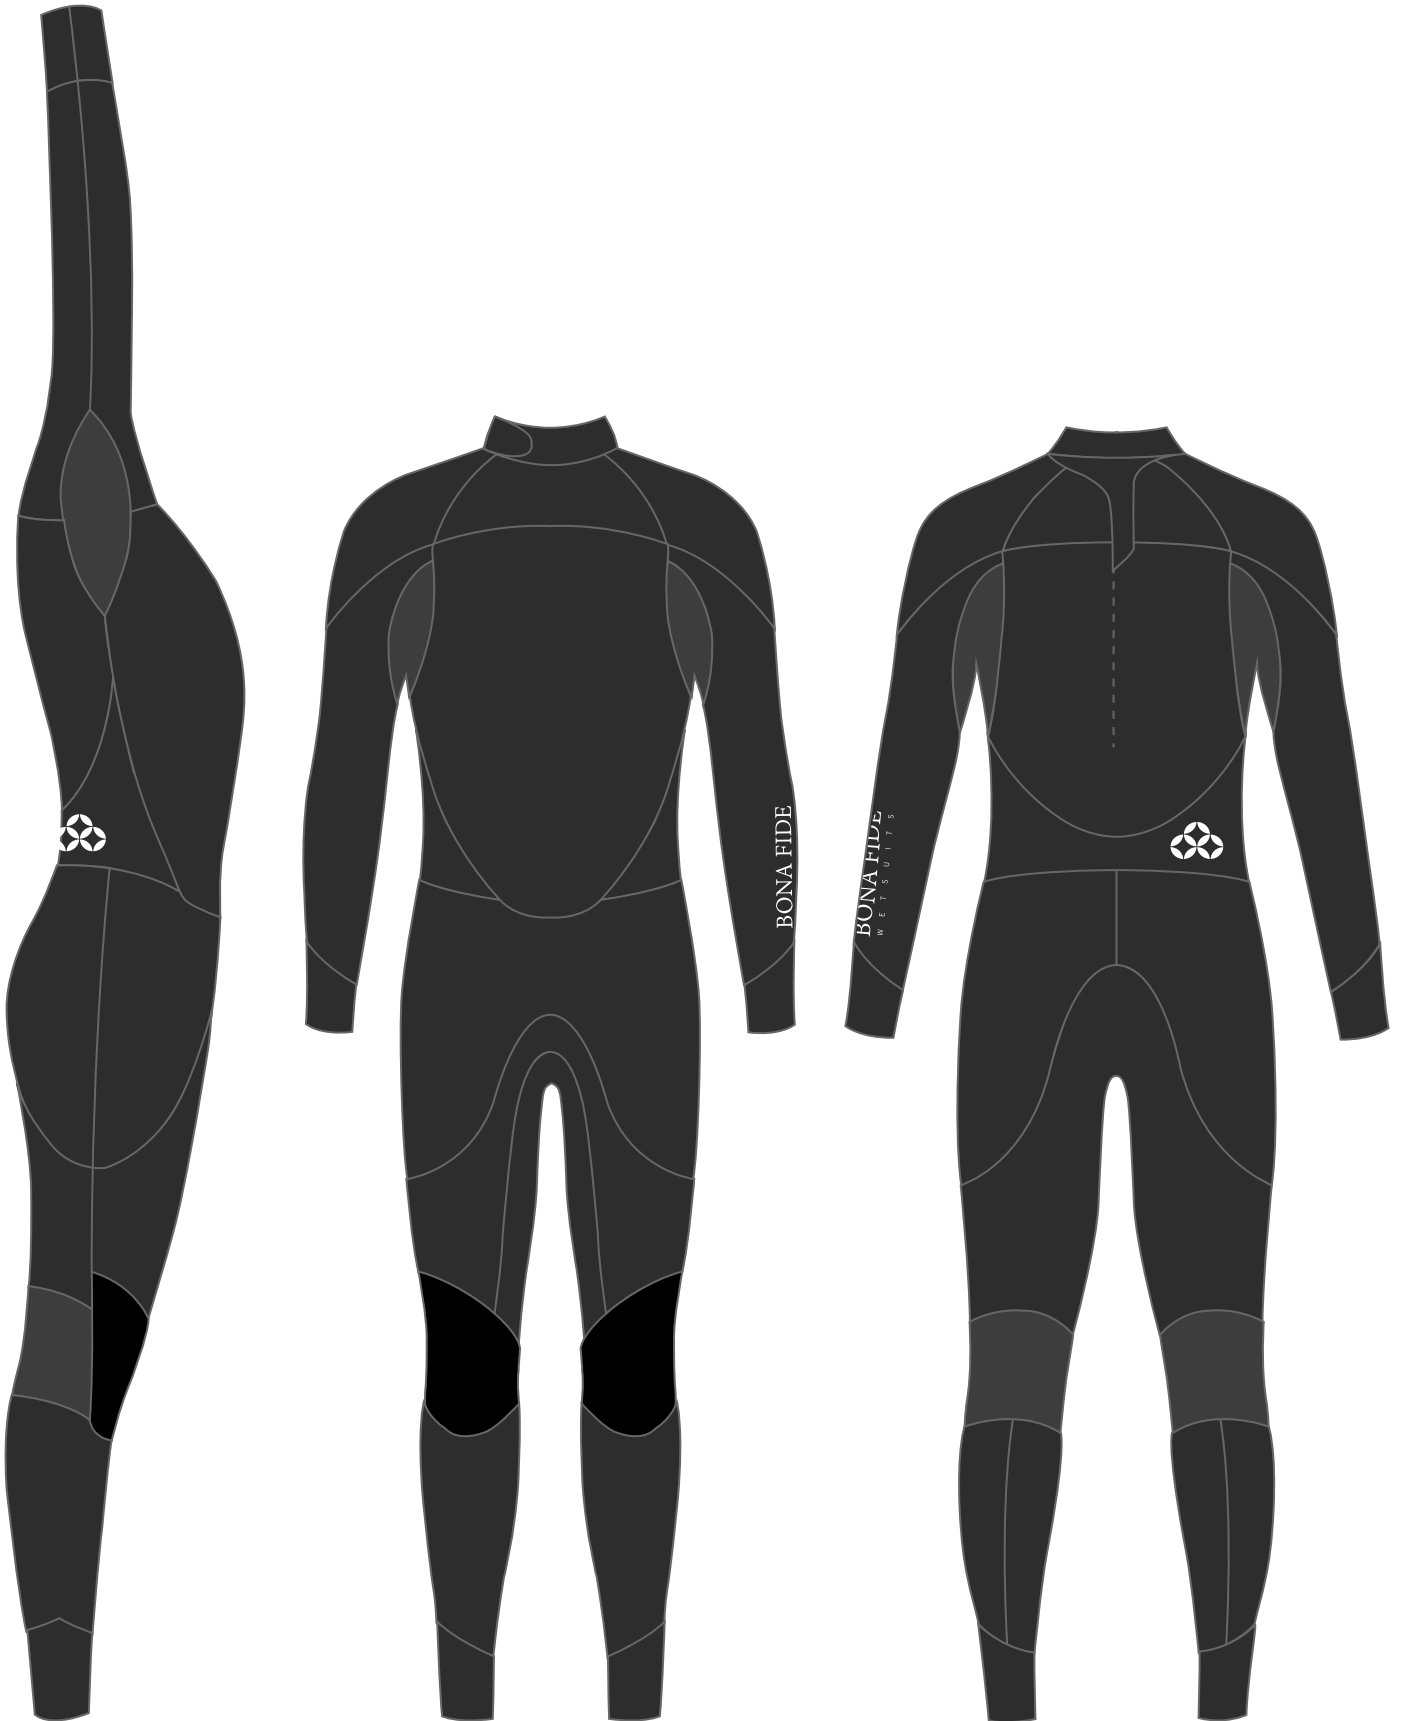

03: Men's Back Zip (5/5mm, 5/3mm, 4/3mm, 3/3mm, 3/2mm, 2/2mm)

Price: $440 (4/3mm)