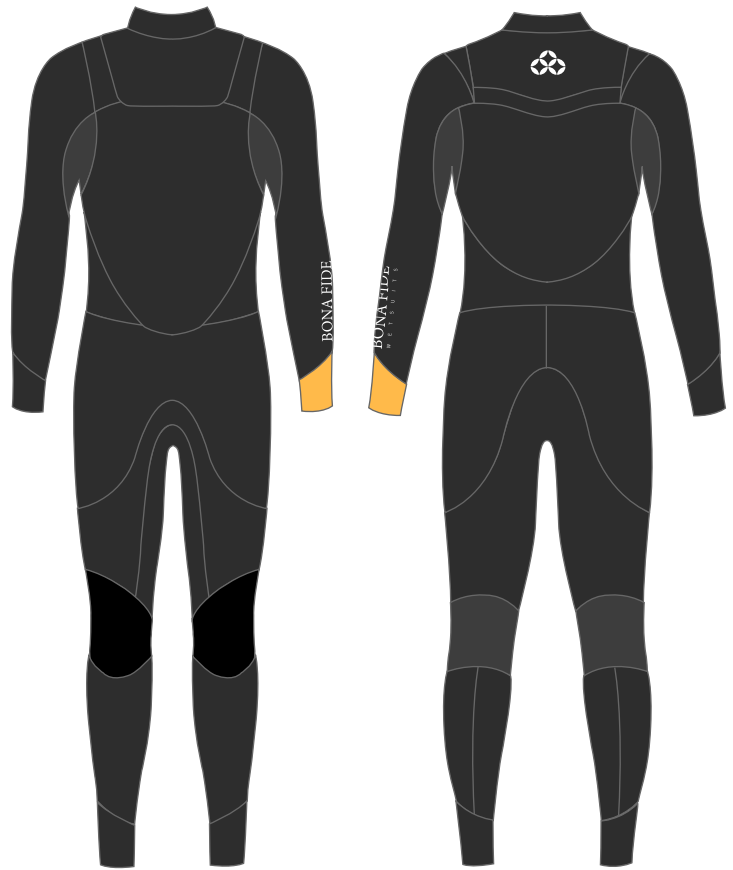

Men's Wetsuits

For Questions:

Nobu

info@bonafidewetsuits.com

01: Men's Performance (5/5mm, 5/3mm, 4/3mm, 3/3mm, 3/2mm, 2/2mm)

Front closure : Velcro or Zipper

Price: \$450 (4/3mm)

Color combination samples for Performance Style

02: Men's Front Close (5/5mm, 5/3mm, 4/3mm, 3/3mm, 3/2mm, 2/2mm)

Front closure : Velcro or Zipper

Price: \$440 (4/3mm)

Color combination samples for Front Close Style

03: Men's Back Zip (5/5mm, 5/3mm, 4/3mm, 3/3mm, 3/2mm, 2/2mm)

Front closure : Velcro or Zipper

Price: \$480 (4/3mm)

07: Men's Front Zip Jacket (3mm, 2mm)

Price: \$195 (3mm)

08: Men's Long John (3mm, 2mm)

Price: \$250 (3mm)

Color combination samples for Classic Combination Style

3, Jersey

Lining

Warmth and Flexibility: Best for cold water surfing, 2/3/5mm are available

Flexibility and lightness: Best for cold - warm water surfing, 2/3/5mm are available

Colors

Regular Color

1: Black