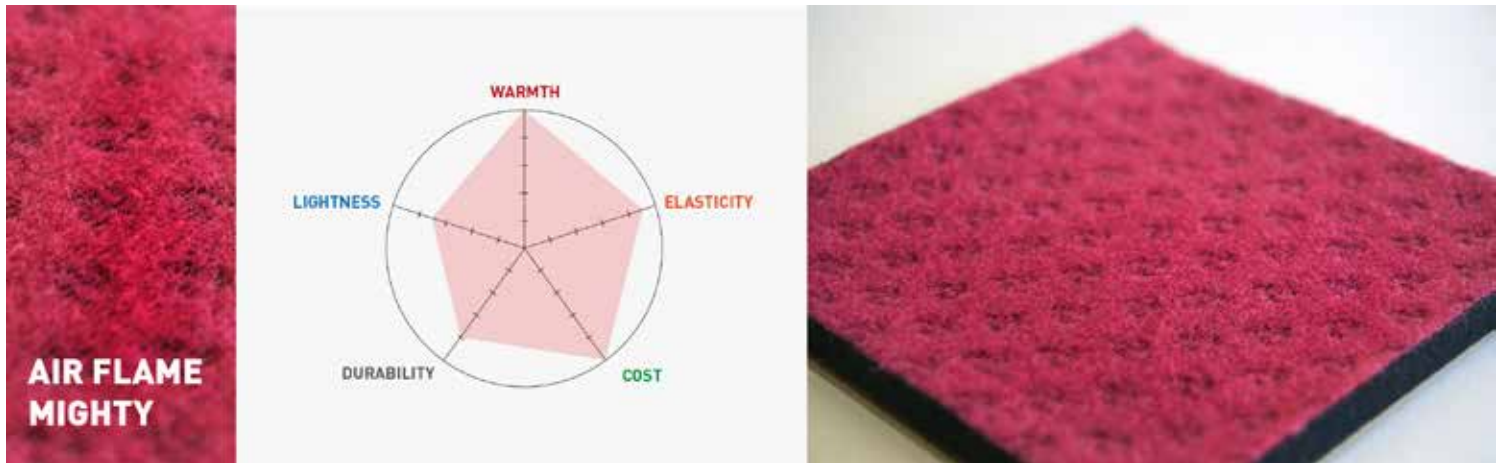

3, Jersey

Lining

Warmth and Flexibility: Best for cold water surfing, 2/3/5mm are available

Flexibility and lightness: Best for cold - warm water surfing, 2/3/5mm are available

Colors

Regular Color

1: Black