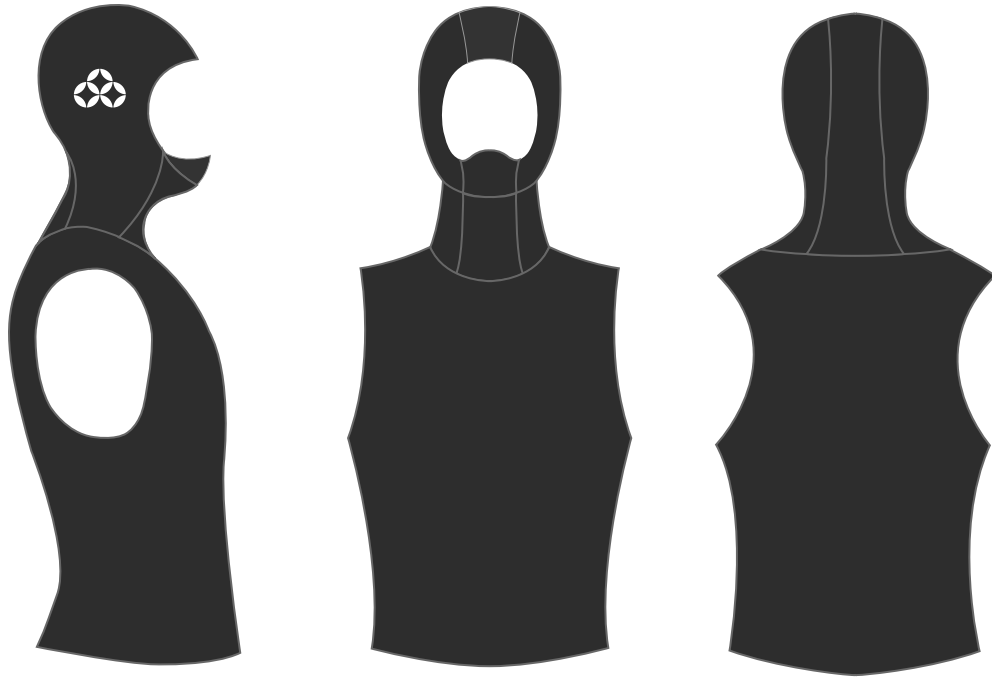

Front closure : Velcro or Zipper

Price: \$480 (4/3mm)

07: Men's Front Zip Jacket (3mm, 2mm)

Price: \$195 (3mm)

08: Men's Long John (3mm, 2mm)

Price: \$250 (3mm)

Color combination samples for Classic Combination Style

09: Men's Vest Hood (5/3mm, 3/2mm, 2/2mm)

Price: \$165 (3/2mm)

10 : Men's Front Close Short Sleeve Full (3mm, 2mm)

Front closure can be Velcro or zipper

Price: \$390 (3mm)

11 : Men's back Zip Short Sleeve Full (3mm, 2mm)

Price: \$390 (3mm)

12: Men's Front Close Long Sleeve Spring (3mm, 2mm)

Front closure can be Velcro or zipper

Price: \$370 (3mm)

13: Men's Back Zip Long Sleeve Spring (3mm, 2mm)

Price: \$370 (3mm)

14: Men's Front Close Short Sleeve Spring (3mm, 2mm)