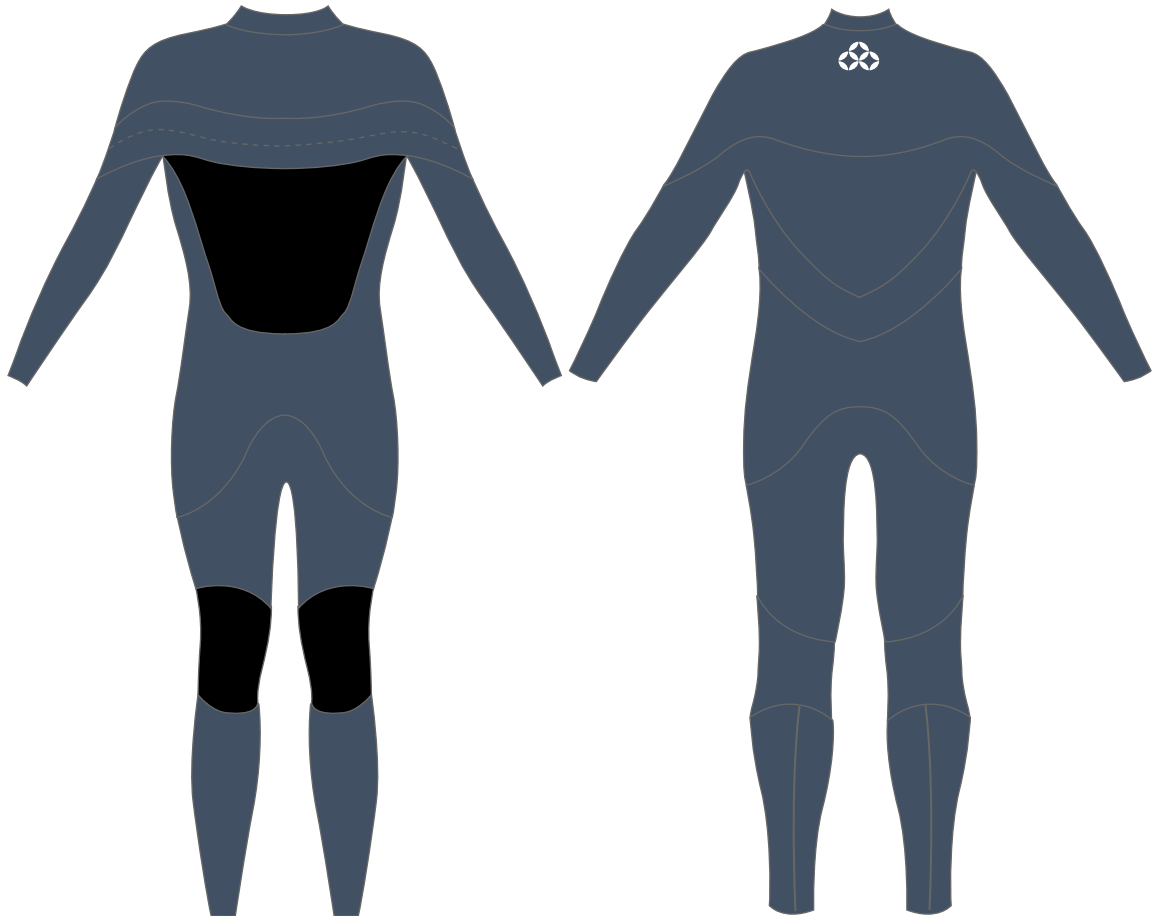

02: Men's Front Close (5/5mm, 5/3mm, 4/3mm, 3/3mm, 3/2mm, 2/2mm)

Front closure : Velcro or Zipper

Price: \$440 (4/3mm)

Color combination samples for Front Close Style

03: Men's Back Zip (5/5mm, 5/3mm, 4/3mm, 3/3mm, 3/2mm, 2/2mm)

05: Men's Long Chest Zip Type B (5/5mm, 5/3mm, 4/3mm, 3/3mm, 3/2mm, 2/2mm)

Price: \$460 (4/3mm)

Color combination samples for Long Chest Zip Type B

06: Men's Hooded Front Close (5/5mm, 5/3mm, 4/3mm, 3/3mm)

Front closure : Velcro or Zipper

Price: \$480 (4/3mm)

07: Men's Front Zip Jacket (3mm, 2mm)

Price: \$195 (3mm)

08: Men's Long John (3mm, 2mm)

Price: \$250 (3mm)

Color combination samples for Classic Combination Style

3, Jersey

Lining

Warmth and Flexibility: Best for cold water surfing, 2/3/5mm are available

Flexibility and lightness: Best for cold - warm water surfing, 2/3/5mm are available

Colors

Regular Color

1: Black