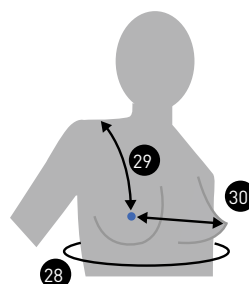

For Women

For Questions:

Nobu
info@bonafidewetsuits.com
415.565.9963 (PST)