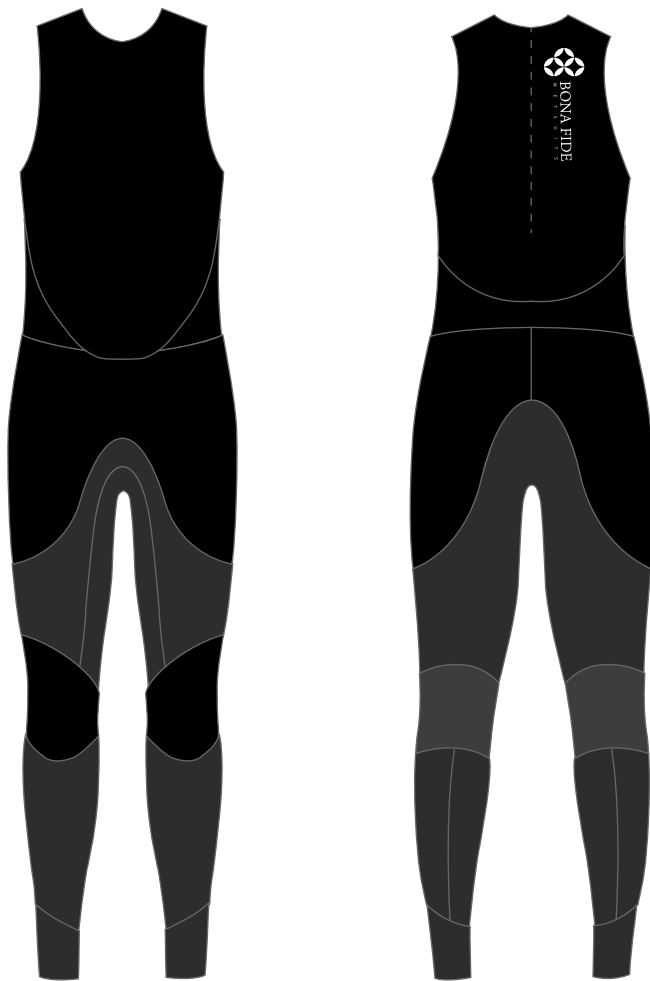

05: Men's Long Chest Zip Type B (5/5mm, 5/3mm, 4/3mm, 3/3mm, 3/2mm, 2/2mm)

Price: \$460 (4/3mm)

Color combination samples for Long Chest Zip Type B

06: Men's Hooded Front Close (5/5mm, 5/3mm, 4/3mm, 3/3mm)

Front closure : Velcro or Zipper

Price: \$480 (4/3mm)

07: Men's Front Zip Jacket (3mm, 2mm)

Price: \$195 (3mm)

08: Men's Long John (3mm, 2mm)

Price: \$250 (3mm)

Color combination samples for Classic Combination Style

09: Men's Vest Hood (5/3mm, 3/2mm, 2/2mm)

Price: \$165 (3/2mm)

10 : Men's Front Close Short Sleeve Full (3mm, 2mm)

Front closure can be Velcro or zipper

Price: \$390 (3mm)

11 : Men's back Zip Short Sleeve Full (3mm, 2mm)

Price: \$390 (3mm)

12: Men's Front Close Long Sleeve Spring (3mm, 2mm)

Front closure can be Velcro or zipper

Price: \$370 (3mm)

13: Men's Back Zip Long Sleeve Spring (3mm, 2mm)

Price: \$370 (3mm)

14: Men's Front Close Short Sleeve Spring (3mm, 2mm)