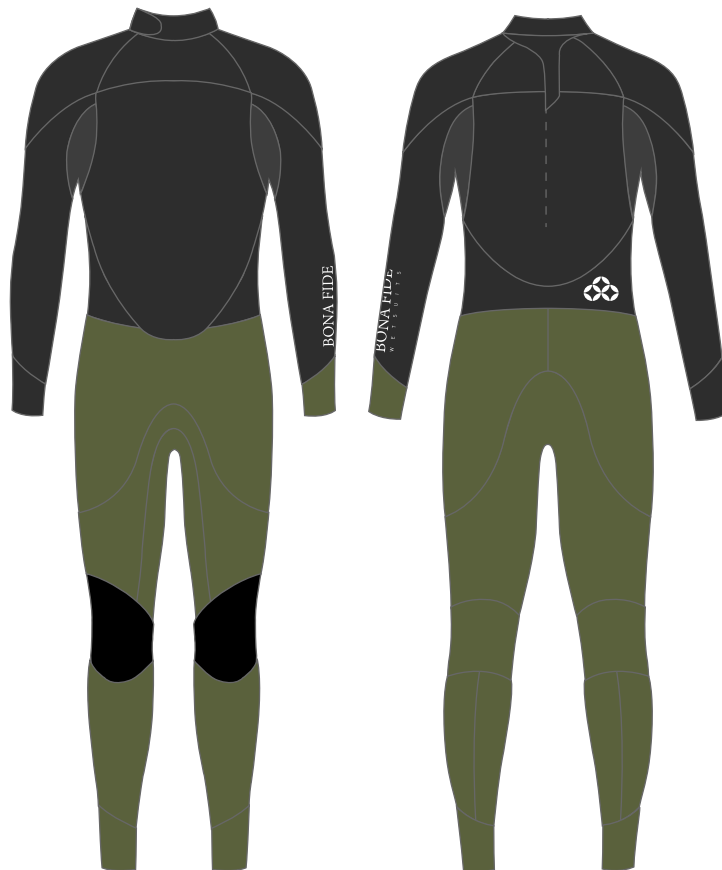

Men's Wetsuits

For Questions:

Nobu

info@bonafidewetsuits.com

01: Men's Performance (5/5mm, 5/3mm, 4/3mm, 3/3mm, 3/2mm, 2/2mm)

Front closure : Velcro or Zipper

Price: \$450 (4/3mm)

Color combination samples for Performance Style

02: Men's Front Close (5/5mm, 5/3mm, 4/3mm, 3/3mm, 3/2mm, 2/2mm)

Front closure : Velcro or Zipper

Price: \$440 (4/3mm)

Color combination samples for Front Close Style

03: Men's Back Zip (5/5mm, 5/3mm, 4/3mm, 3/3mm, 3/2mm, 2/2mm)

Price: \$440 (4/3mm)

Color combination samples for Backzip Style

04: Men's Long Chest Zip Type A (5/5mm, 5/3mm, 4/3mm, 3/3mm, 3/2mm, 2/2mm)

Price: \$460 (4/3mm)

Color combination samples for Long Chest Zip Type A

Front closure : Velcro or Zipper

Price: \$480 (4/3mm)

07: Men's Front Zip Jacket (3mm, 2mm)

Price: \$195 (3mm)

08: Men's Long John (3mm, 2mm)

Price: \$250 (3mm)

Color combination samples for Classic Combination Style