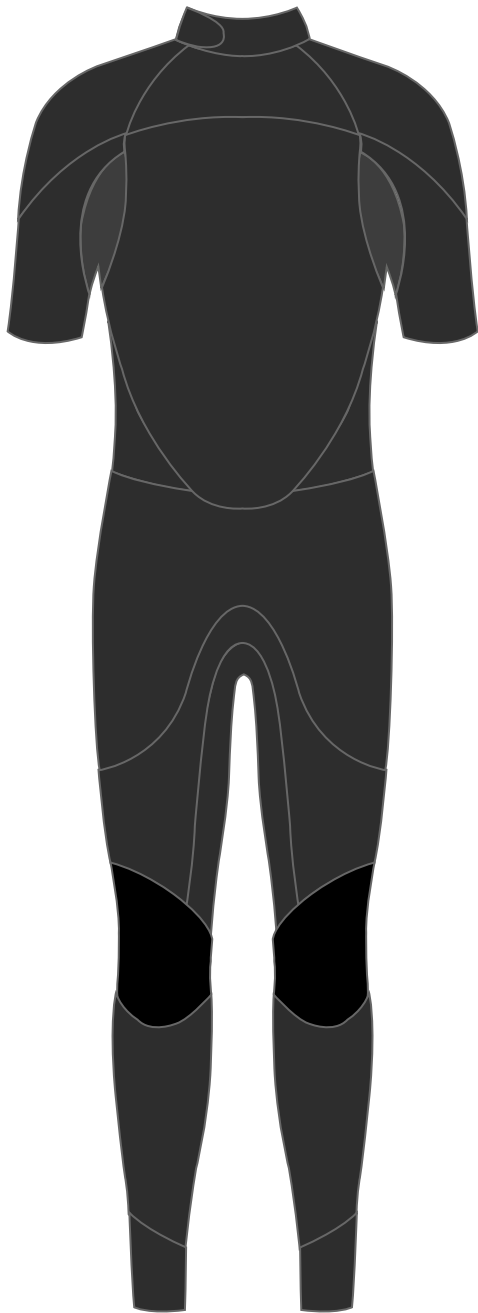

Front closure : Velcro or Zipper

Price: \$480 (4/3mm)

07: Men's Front Zip Jacket (3mm, 2mm)

Price: \$195 (3mm)

08: Men's Long John (3mm, 2mm)

Price: \$250 (3mm)

Color combination samples for Classic Combination Style

09: Men's Vest Hood (5/3mm, 3/2mm, 2/2mm)

Price: \$165 (3/2mm)

10 : Men's Front Close Short Sleeve Full (3mm, 2mm)

Front closure can be Velcro or zipper

Price: \$390 (3mm)

11 : Men's back Zip Short Sleeve Full (3mm, 2mm)

Price: \$390 (3mm)

12: Men's Front Close Long Sleeve Spring (3mm, 2mm)

Front closure can be Velcro or zipper

Price: \$370 (3mm)

13: Men's Back Zip Long Sleeve Spring (3mm, 2mm)

Price: \$370 (3mm)

14: Men's Front Close Short Sleeve Spring (3mm, 2mm)

Front closure can be Velcro or zipper

Price: \$300 (3mm)

15: Men's Back Zip Short Sleeve Spring (3mm, 2mm)

Price: \$300 (3mm)

16: Men's Back Zip Vest Sleeve Spring (3mm, 2mm)

Front closure can be Velcro or zipper