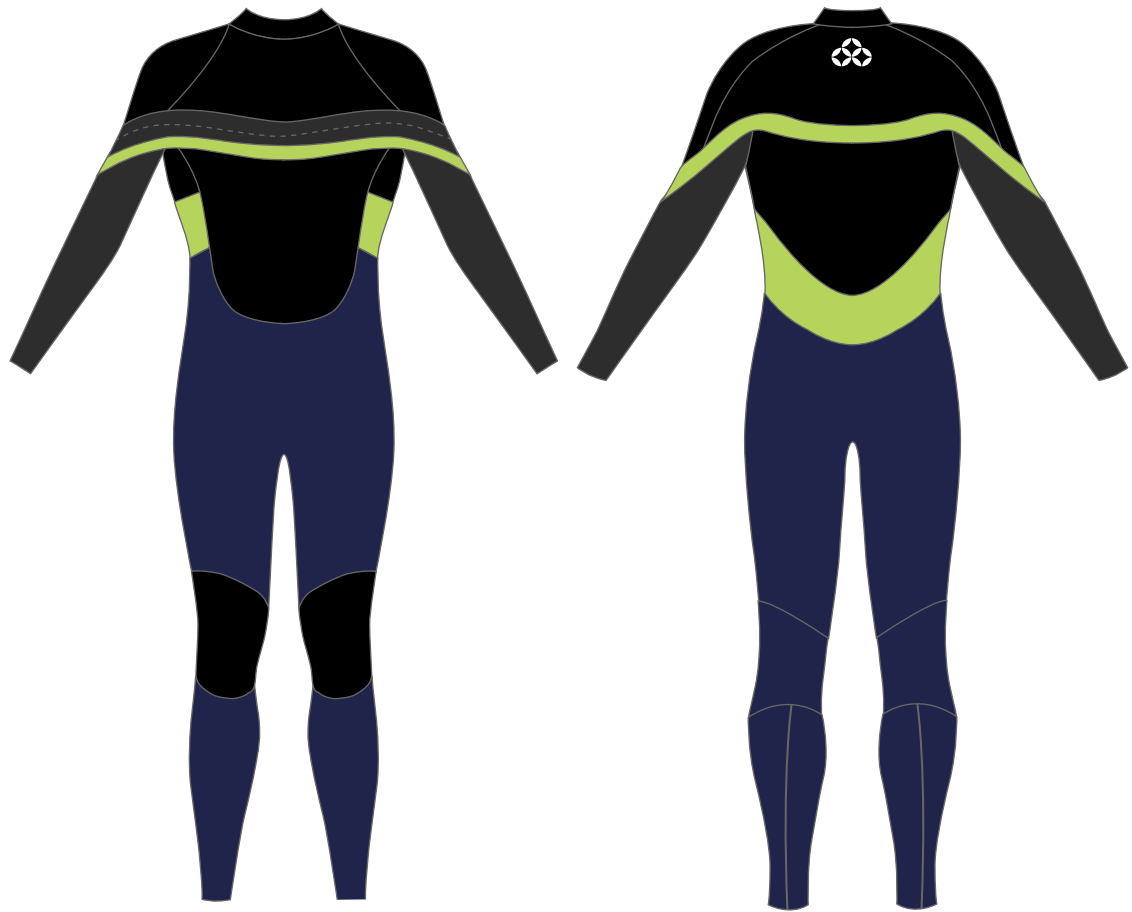

02: Men's Front Close (5/5mm, 5/3mm, 4/3mm, 3/3mm, 3/2mm, 2/2mm)

Front closure : Velcro or Zipper

Price: \$440 (4/3mm)

Color combination samples for Front Close Style

03: Men's Back Zip (5/5mm, 5/3mm, 4/3mm, 3/3mm, 3/2mm, 2/2mm)

Price: \$440 (4/3mm)

Color combination samples for Backzip Style

04: Men's Long Chest Zip Type A (5/5mm, 5/3mm, 4/3mm, 3/3mm, 3/2mm, 2/2mm)

Price: \$460 (4/3mm)

Color combination samples for Long Chest Zip Type A

05: Men's Long Chest Zip Type B (5/5mm, 5/3mm, 4/3mm, 3/3mm, 3/2mm, 2/2mm)

Price: \$460 (4/3mm)

Color combination samples for Long Chest Zip Type B

06: Men's Hooded Front Close (5/5mm, 5/3mm, 4/3mm, 3/3mm)

Front closure : Velcro or Zipper

Price: \$480 (4/3mm)

07: Men's Front Zip Jacket (3mm, 2mm)

Price: \$195 (3mm)

08: Men's Long John (3mm, 2mm)

Price: \$250 (3mm)

Color combination samples for Classic Combination Style