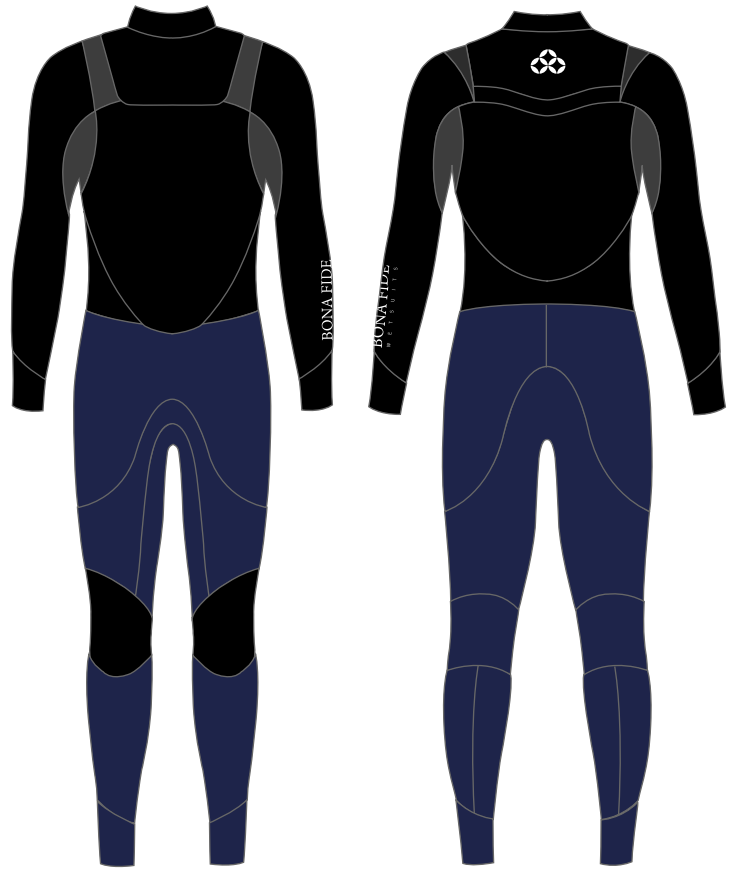

Men's Wetsuits

For Questions:

Nobu

info@bonafidewetsuits.com

01: Men's Performance (5/5mm, 5/3mm, 4/3mm, 3/3mm, 3/2mm, 2/2mm)

Front closure : Velcro or Zipper

Price: \$450 (4/3mm)

Color combination samples for Performance Style

02: Men's Front Close (5/5mm, 5/3mm, 4/3mm, 3/3mm, 3/2mm, 2/2mm)

Front closure : Velcro or Zipper

Price: \$440 (4/3mm)

Color combination samples for Front Close Style

03: Men's Back Zip (5/5mm, 5/3mm, 4/3mm, 3/3mm, 3/2mm, 2/2mm)

Front closure : Velcro or Zipper

Price: \$480 (4/3mm)

07: Men's Front Zip Jacket (3mm, 2mm)

Price: \$195 (3mm)

08: Men's Long John (3mm, 2mm)

Price: \$250 (3mm)

Color combination samples for Classic Combination Style

3, Jersey

Lining

Warmth and Flexibility: Best for cold water surfing, 2/3/5mm are available

Flexibility and lightness: Best for cold - warm water surfing, 2/3/5mm are available

Colors

Regular Color

1: Black