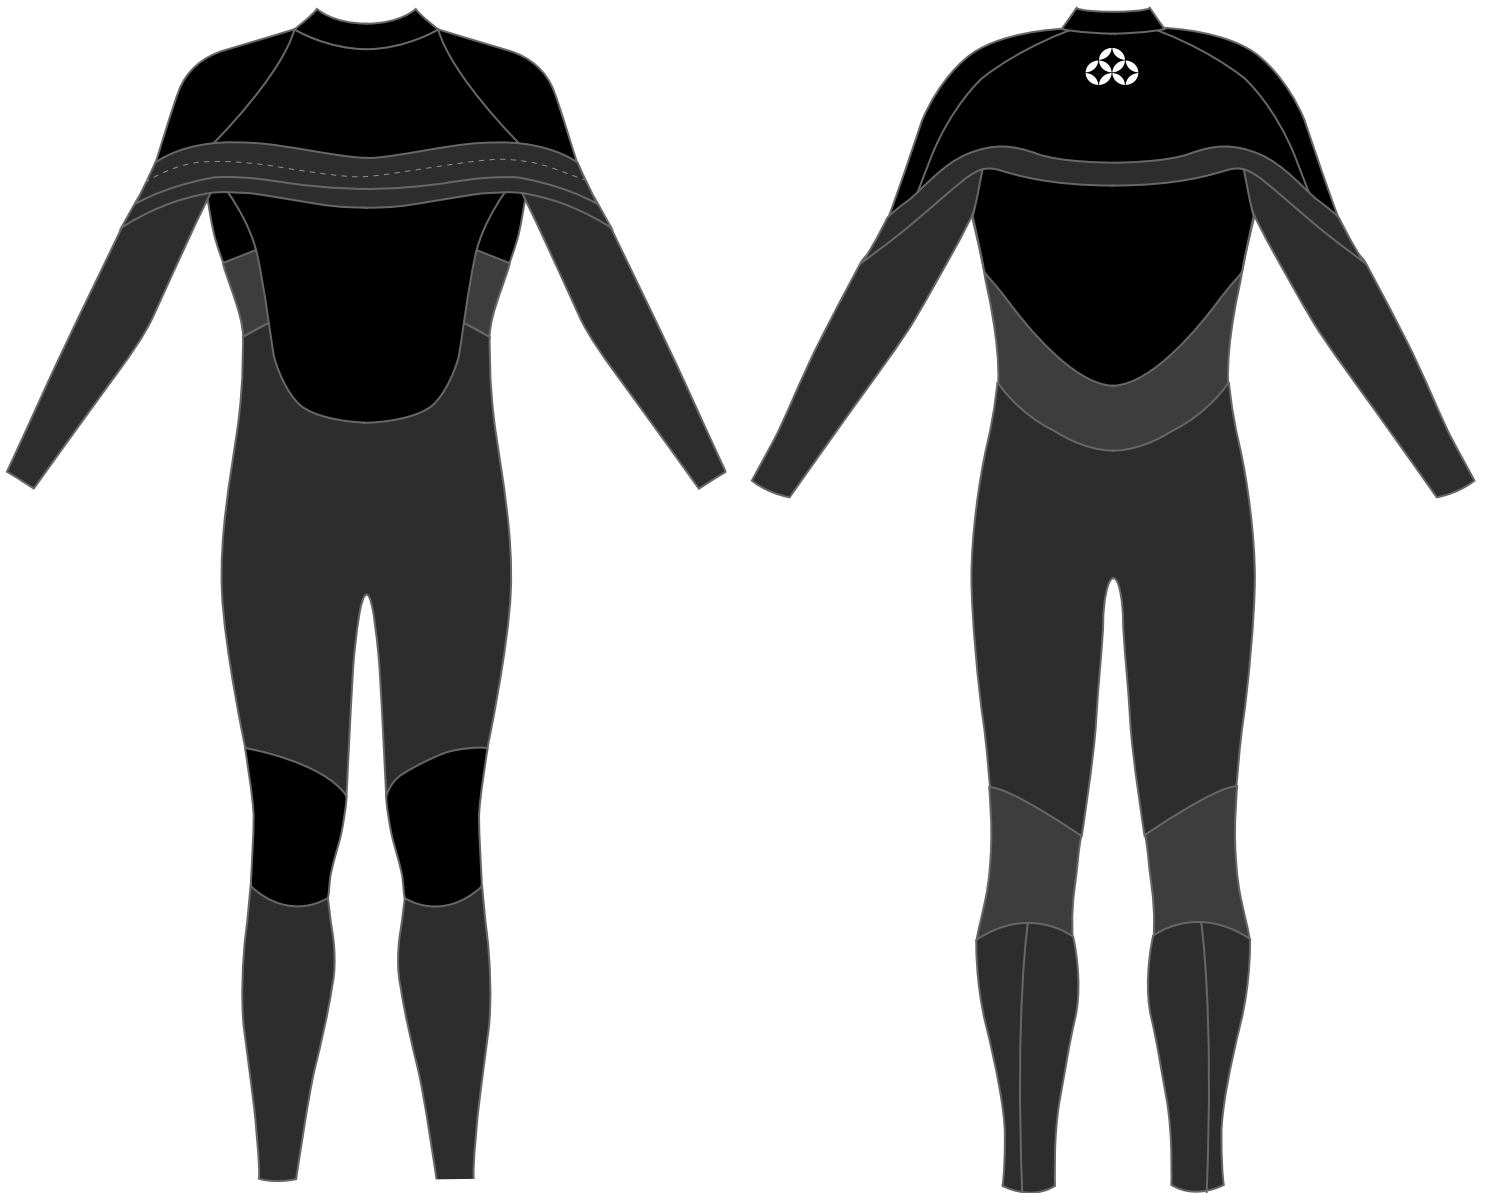

04: Men's Long Chest Zip Type A (5/5mm, 5/3mm, 4/3mm, 3/3mm, 3/2mm, 2/2mm)

Price: $460 (4/3mm)