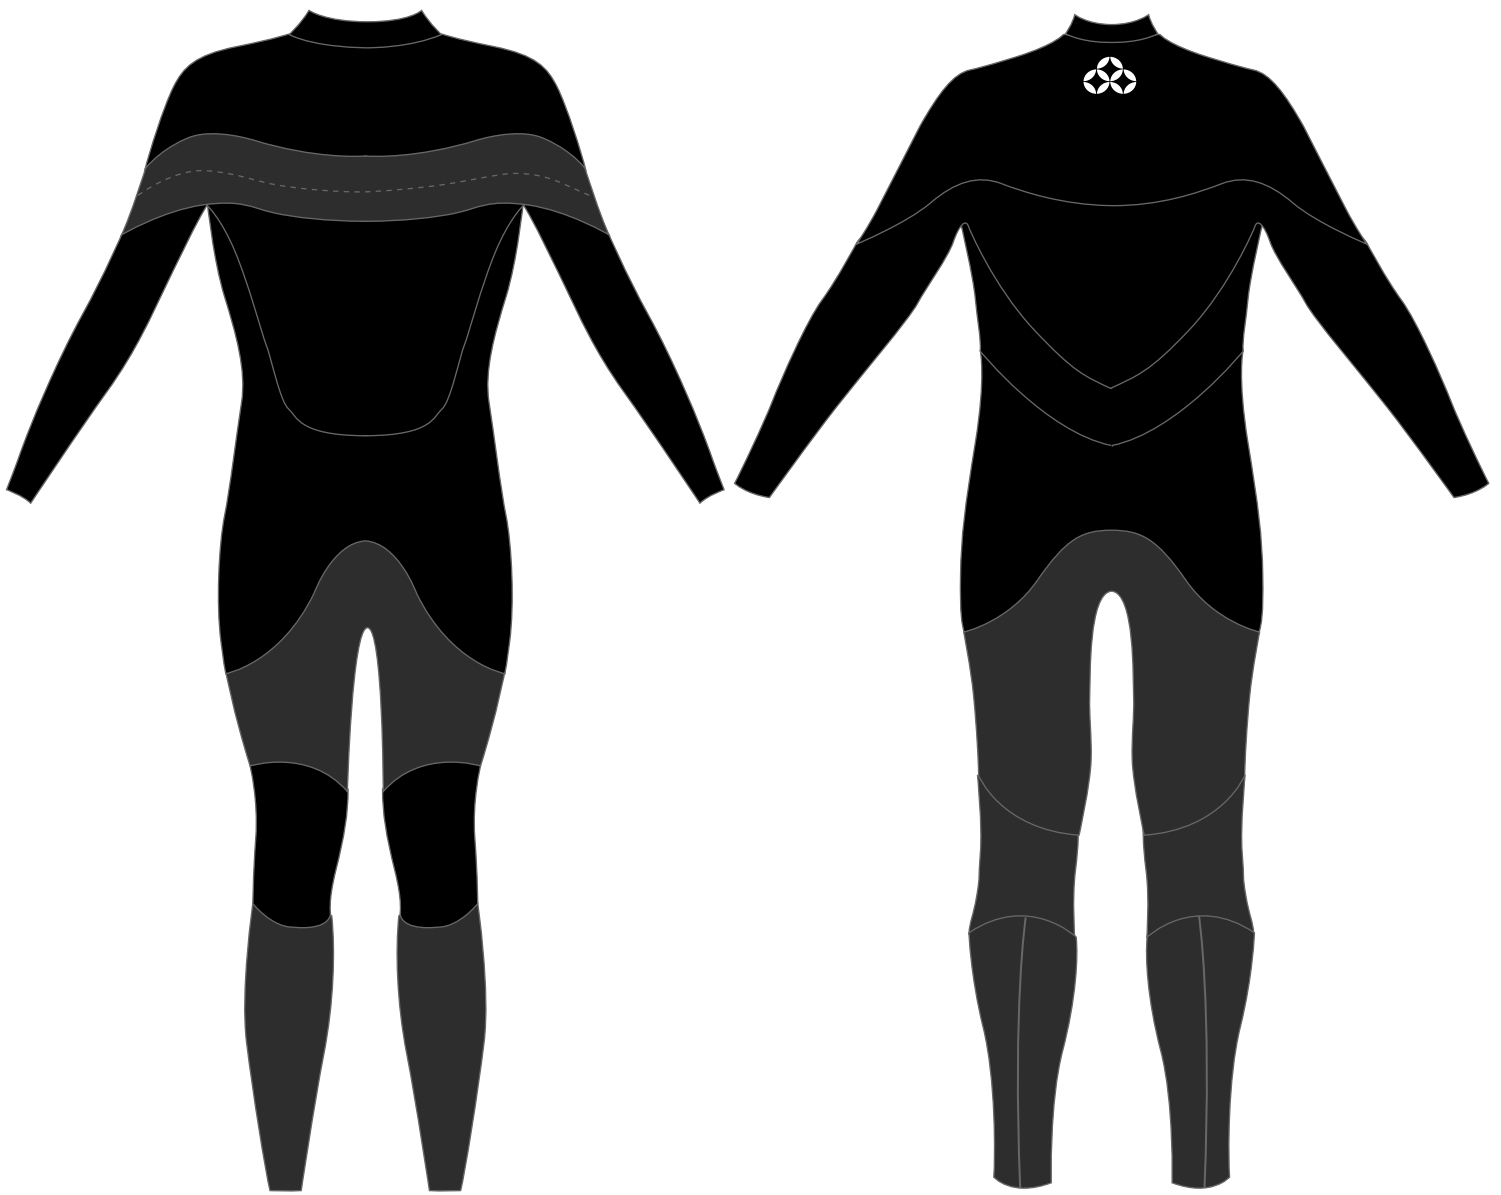

02: Men's Front Close (5/5mm, 5/3mm, 4/3mm, 3/3mm, 3/2mm, 2/2mm)

Front closure : Velcro or Zipper

Price: \$440 (4/3mm)

Color combination samples for Front Close Style

03: Men's Back Zip (5/5mm, 5/3mm, 4/3mm, 3/3mm, 3/2mm, 2/2mm)

Price: \$440 (4/3mm)

Color combination samples for Backzip Style

04: Men's Long Chest Zip Type A (5/5mm, 5/3mm, 4/3mm, 3/3mm, 3/2mm, 2/2mm)

Price: \$460 (4/3mm)

Color combination samples for Long Chest Zip Type A

05: Men's Long Chest Zip Type B (5/5mm, 5/3mm, 4/3mm, 3/3mm, 3/2mm, 2/2mm)

Price: \$460 (4/3mm)

Color combination samples for Long Chest Zip Type B

06: Men's Hooded Front Close (5/5mm, 5/3mm, 4/3mm, 3/3mm)

Front closure : Velcro or Zipper

Price: \$480 (4/3mm)

07: Men's Front Zip Jacket (3mm, 2mm)

Price: \$195 (3mm)

08: Men's Long John (3mm, 2mm)

Price: \$250 (3mm)

Color combination samples for Classic Combination Style