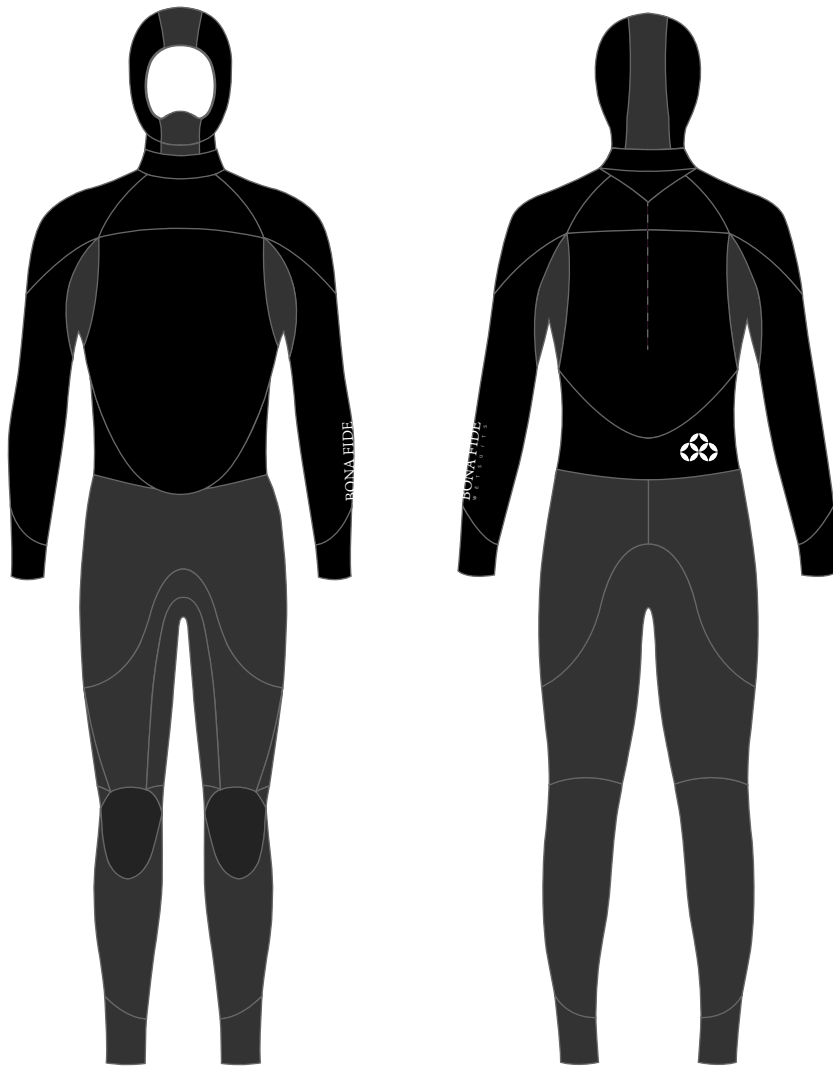

Front closure : Velcro or Zipper

Price: \$480 (4/3mm)

07: Men's Front Zip Jacket (3mm, 2mm)

Price: \$195 (3mm)

08: Men's Long John (3mm, 2mm)

Price: \$250 (3mm)

Color combination samples for Classic Combination Style

09: Men's Vest Hood (5/3mm, 3/2mm, 2/2mm)

Price: \$165 (3/2mm)

10 : Men's Front Close Short Sleeve Full (3mm, 2mm)

Front closure can be Velcro or zipper

Price: \$390 (3mm)

11 : Men's back Zip Short Sleeve Full (3mm, 2mm)

Price: \$390 (3mm)

12: Men's Front Close Long Sleeve Spring (3mm, 2mm)

Front closure can be Velcro or zipper

Price: \$370 (3mm)

13: Men's Back Zip Long Sleeve Spring (3mm, 2mm)

Price: \$370 (3mm)

14: Men's Front Close Short Sleeve Spring (3mm, 2mm)

3, Jersey

Lining

Warmth and Flexibility: Best for cold water surfing, 2/3/5mm are available

Flexibility and lightness: Best for cold - warm water surfing, 2/3/5mm are available

Colors

Regular Color

1: Black