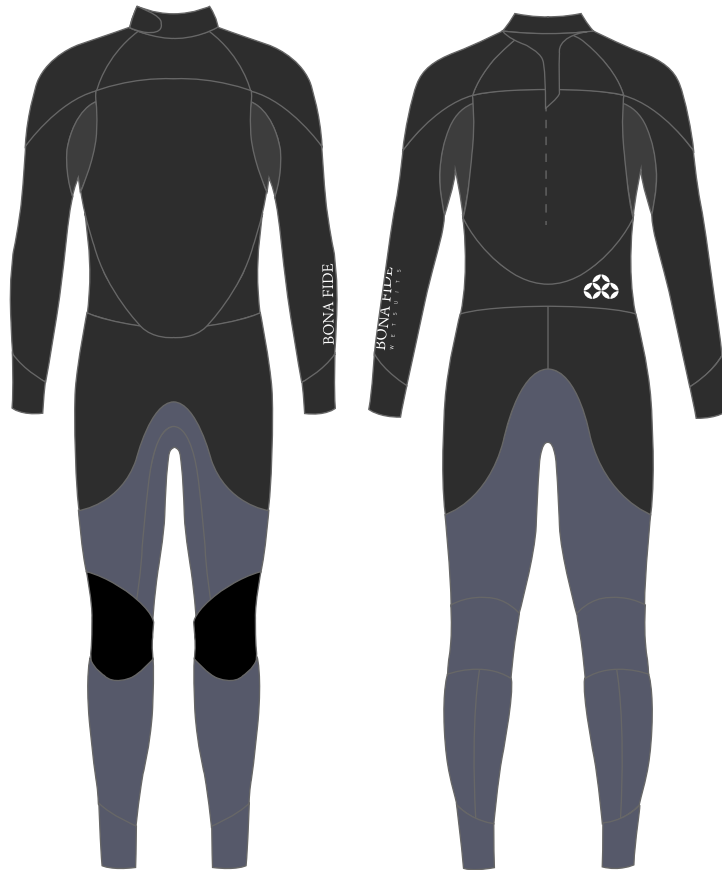

Men's Wetsuits

For Questions:

Nobu

info@bonafidewetsuits.com

01: Men's Performance (5/5mm, 5/3mm, 4/3mm, 3/3mm, 3/2mm, 2/2mm)

Front closure : Velcro or Zipper

Price: \$450 (4/3mm)

Color combination samples for Performance Style

02: Men's Front Close (5/5mm, 5/3mm, 4/3mm, 3/3mm, 3/2mm, 2/2mm)

Front closure : Velcro or Zipper

Price: \$440 (4/3mm)

Color combination samples for Front Close Style

03: Men's Back Zip (5/5mm, 5/3mm, 4/3mm, 3/3mm, 3/2mm, 2/2mm)

Price: \$440 (4/3mm)

Color combination samples for Backzip Style

04: Men's Long Chest Zip Type A (5/5mm, 5/3mm, 4/3mm, 3/3mm, 3/2mm, 2/2mm)

Price: \$460 (4/3mm)

Color combination samples for Long Chest Zip Type A

Front closure : Velcro or Zipper

Price: \$480 (4/3mm)

07: Men's Front Zip Jacket (3mm, 2mm)

Price: \$195 (3mm)

08: Men's Long John (3mm, 2mm)

Price: \$250 (3mm)

Color combination samples for Classic Combination Style