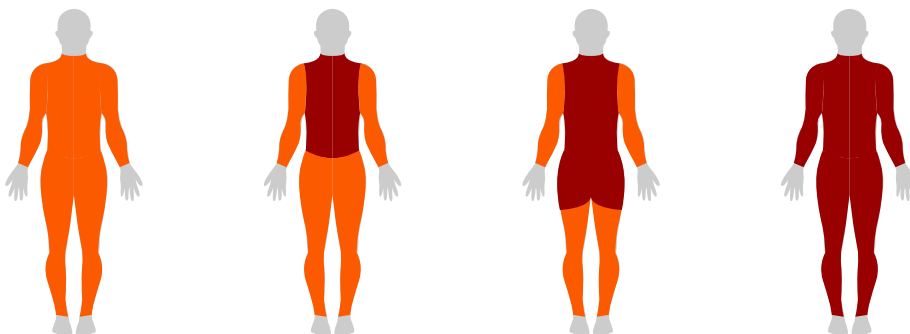

3, Jersey

Lining

Warmth and Flexibility: Best for cold water surfing, 2/3/5mm are available

Flexibility and lightness: Best for cold - warm water surfing, 2/3/5mm are available

Colors

Regular Color

1: Black

2: Dark Gray

3: Gray

4: Navy

5: Royal

6: Blue

7: Olive

8: Turquoise

9: Green