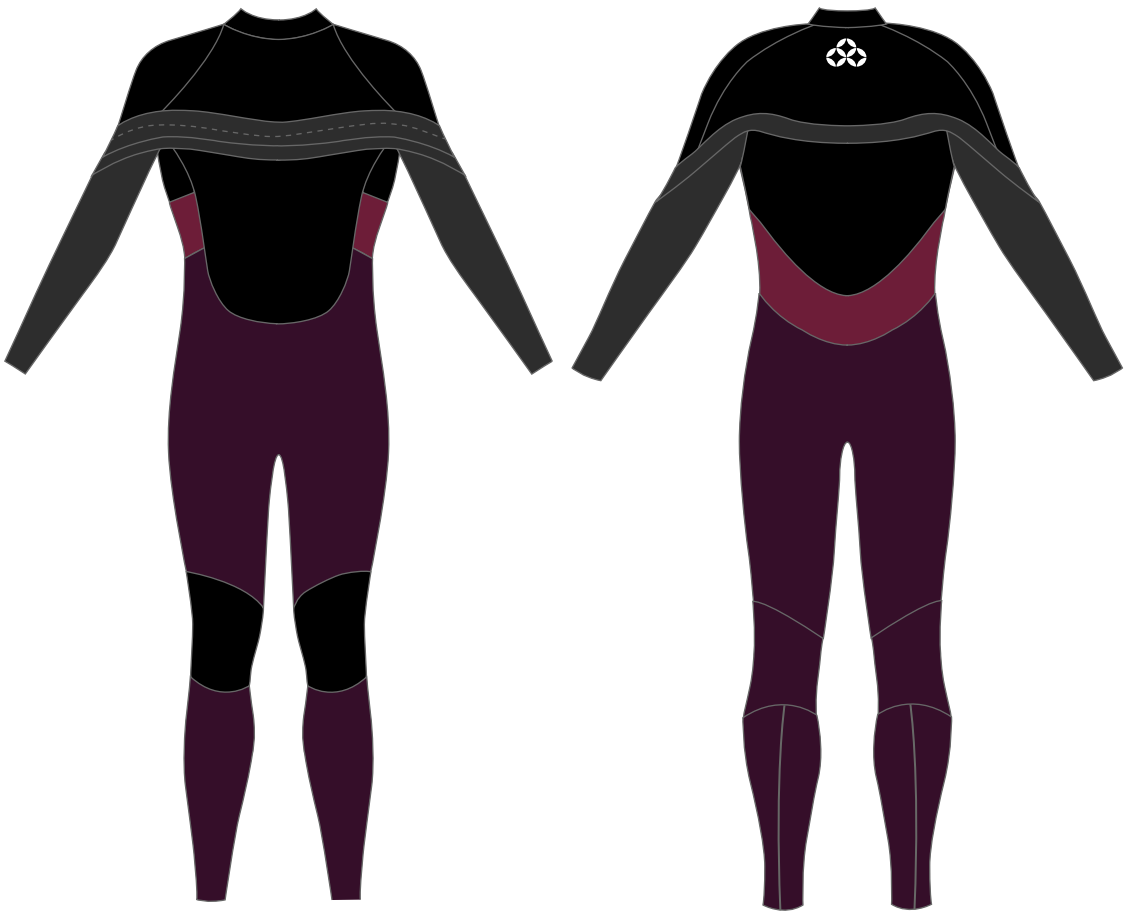

02: Men's Front Close (5/5mm, 5/3mm, 4/3mm, 3/3mm, 3/2mm, 2/2mm)

Front closure : Velcro or Zipper

Price: \$440 (4/3mm)

Color combination samples for Front Close Style

03: Men's Back Zip (5/5mm, 5/3mm, 4/3mm, 3/3mm, 3/2mm, 2/2mm)

Price: \$440 (4/3mm)

Color combination samples for Backzip Style

04: Men's Long Chest Zip Type A (5/5mm, 5/3mm, 4/3mm, 3/3mm, 3/2mm, 2/2mm)

Price: \$460 (4/3mm)

Color combination samples for Long Chest Zip Type A

05: Men's Long Chest Zip Type B (5/5mm, 5/3mm, 4/3mm, 3/3mm, 3/2mm, 2/2mm)

Price: \$460 (4/3mm)

Color combination samples for Long Chest Zip Type B

06: Men's Hooded Front Close (5/5mm, 5/3mm, 4/3mm, 3/3mm)

Front closure : Velcro or Zipper

Price: \$480 (4/3mm)

07: Men's Front Zip Jacket (3mm, 2mm)

Price: \$195 (3mm)

08: Men's Long John (3mm, 2mm)

Price: \$250 (3mm)

Color combination samples for Classic Combination Style