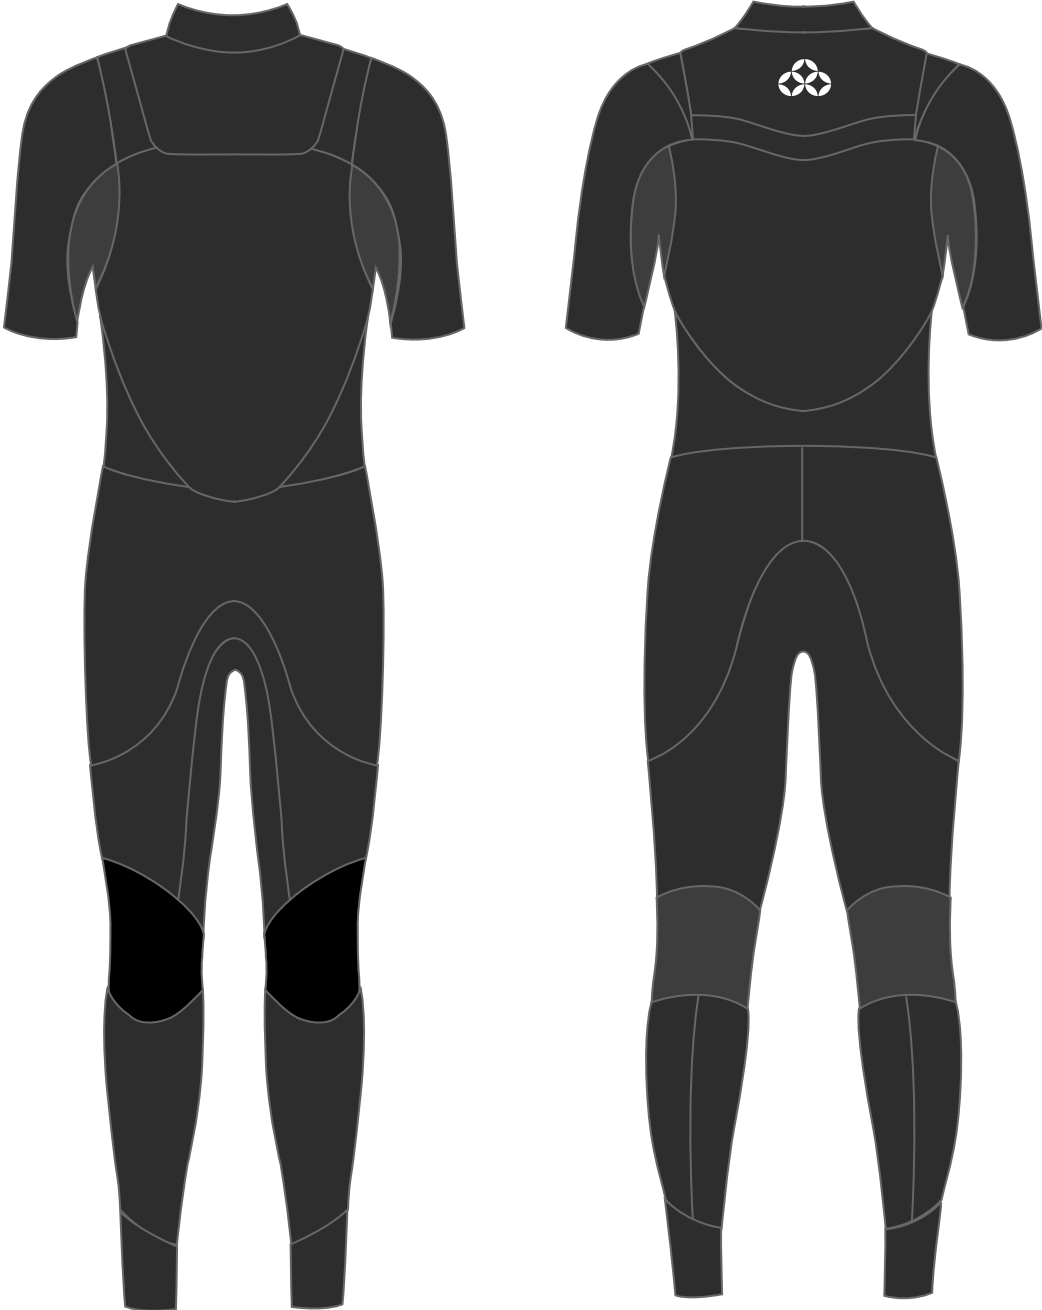

Front closure : Velcro or Zipper

Price: \$480 (4/3mm)

07: Men's Front Zip Jacket (3mm, 2mm)

Price: \$195 (3mm)

08: Men's Long John (3mm, 2mm)

Price: \$250 (3mm)

Color combination samples for Classic Combination Style

09: Men's Vest Hood (5/3mm, 3/2mm, 2/2mm)

Price: \$165 (3/2mm)

10 : Men's Front Close Short Sleeve Full (3mm, 2mm)

Front closure can be Velcro or zipper

Price: \$390 (3mm)

11 : Men's back Zip Short Sleeve Full (3mm, 2mm)

Price: \$390 (3mm)

12: Men's Front Close Long Sleeve Spring (3mm, 2mm)

Front closure can be Velcro or zipper

Price: \$370 (3mm)

13: Men's Back Zip Long Sleeve Spring (3mm, 2mm)

Price: \$370 (3mm)

14: Men's Front Close Short Sleeve Spring (3mm, 2mm)

3, Jersey

Lining

Warmth and Flexibility: Best for cold water surfing, 2/3/5mm are available

Flexibility and lightness: Best for cold - warm water surfing, 2/3/5mm are available

Colors

Regular Color

1: Black