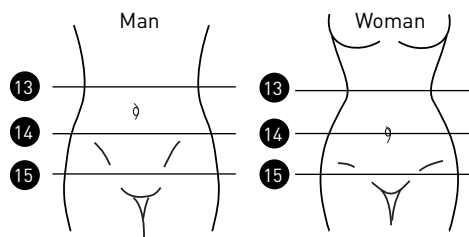

Details around stomach