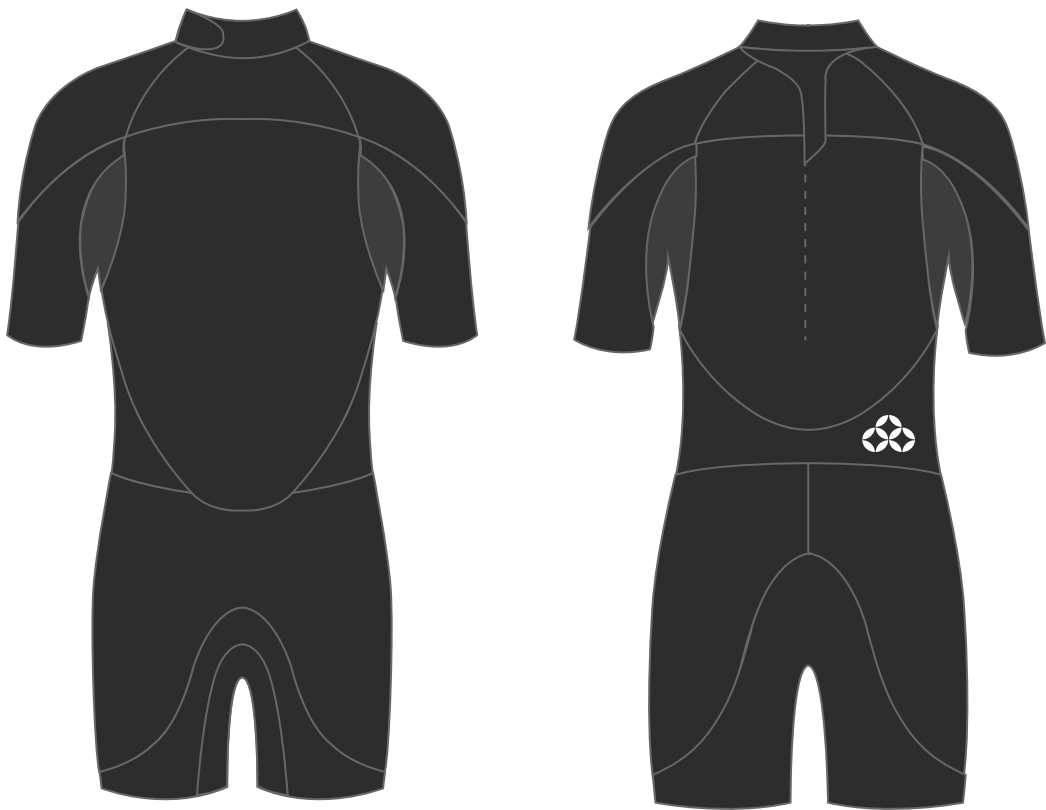

09: Men's Vest Hood (5/3mm, 3/2mm, 2/2mm)

Price: \$165 (3/2mm)

10 : Men's Front Close Short Sleeve Full (3mm, 2mm)

Front closure can be Velcro or zipper

Price: \$390 (3mm)

11 : Men's back Zip Short Sleeve Full (3mm, 2mm)

Price: \$390 (3mm)

12: Men's Front Close Long Sleeve Spring (3mm, 2mm)

Front closure can be Velcro or zipper

Price: \$370 (3mm)

13: Men's Back Zip Long Sleeve Spring (3mm, 2mm)

Price: \$370 (3mm)

14: Men's Front Close Short Sleeve Spring (3mm, 2mm)

Front closure can be Velcro or zipper

Price: \$300 (3mm)

15: Men's Back Zip Short Sleeve Spring (3mm, 2mm)

Price: \$300 (3mm)

16: Men's Back Zip Vest Sleeve Spring (3mm, 2mm)

Front closure can be Velcro or zipper

3, Jersey

Lining

Warmth and Flexibility: Best for cold water surfing, 2/3/5mm are available

Flexibility and lightness: Best for cold - warm water surfing, 2/3/5mm are available

Colors

Regular Color

1: Black