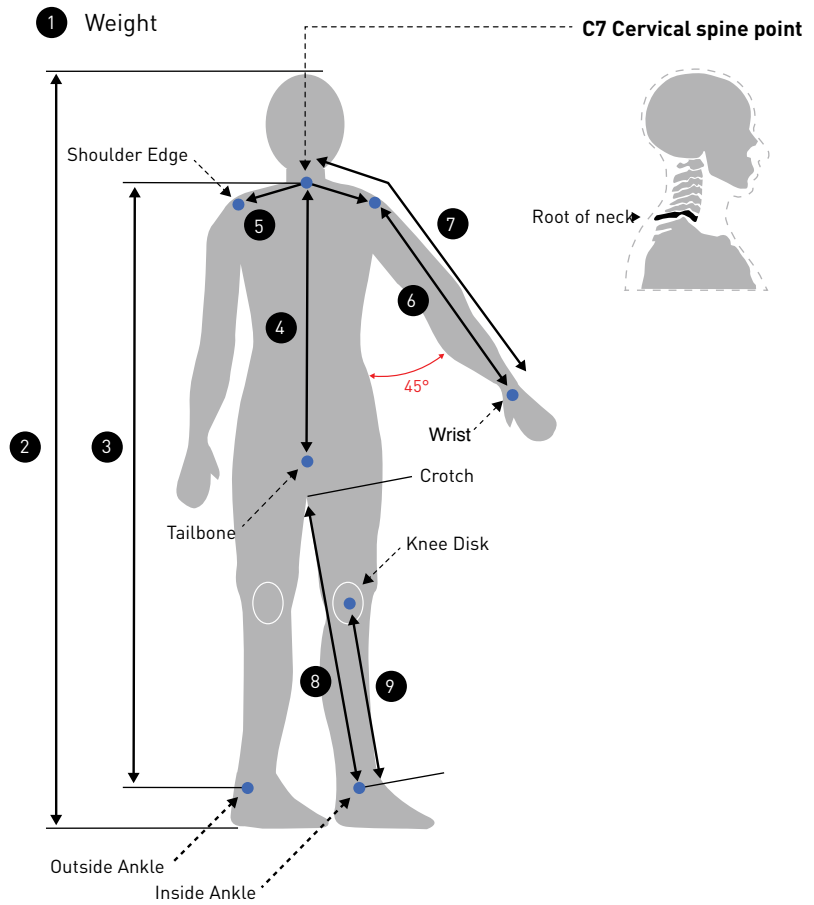

40:
Green

Options

High Neck (Double Neck)

Elbow Pads

Arm / Leg zippers

Cuffs

Arm / Leg Rubber Finish

Name:

Date:

Location:

1	Weight
2	Height
3	Total Length
4	Stature
5	Shoulder Width
6	Sleeve Length
7	Arm Length
8	Inseam
9	Shin Length
10	Neck
11	Upper Chest
12	Chest
13	Abdominal Area
14	Lower Abdominal Area
15	Hips
16	Thigh
17	Middle Thigh
18	Above Knee
19	Bellow Knee
20	Calf
21	Ankle
22	Arm Base
23	Above Arm
24	Arm
25	Elbow
26	Bellow Elbow
27	Wrist
28	Bellow Bust
29	Shoulder to Nipple
30	Nipple Distance