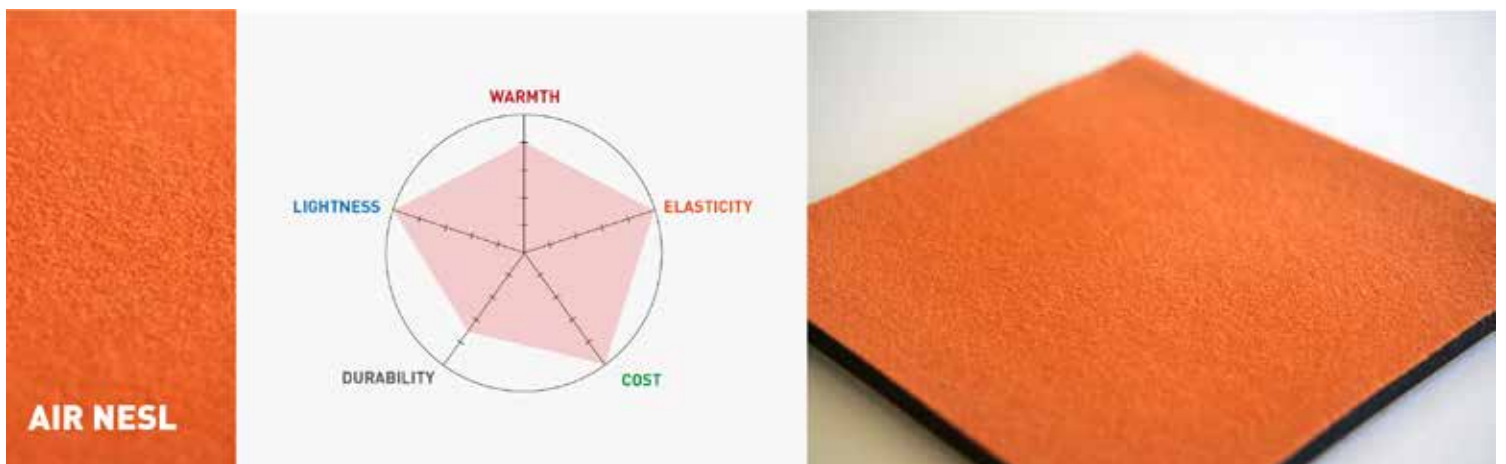

3, Jersey

Lining

Warmth and Flexibility: Best for cold water surfing, 2/3/5mm are available

Flexibility and lightness: Best for cold - warm water surfing, 2/3/5mm are available

Colors

Regular Color

1: Black